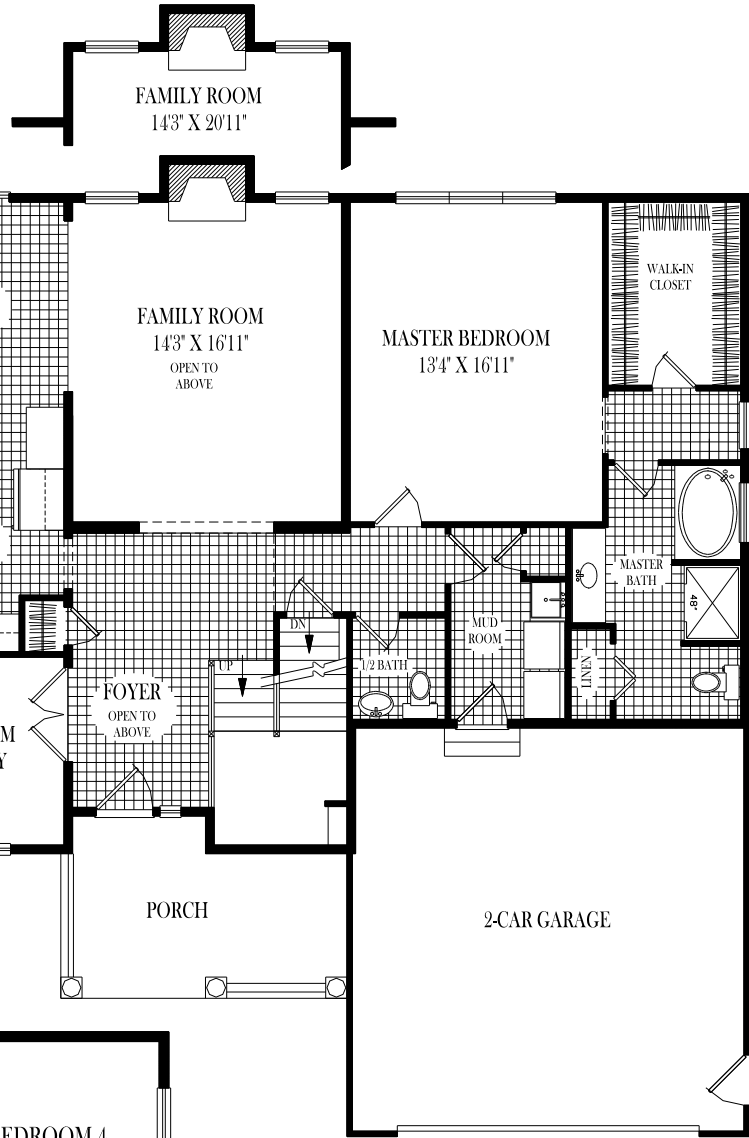

Ellicott

This photograph is for illustrative purposes only. The house pictured may have options and items with additional costs. Costs may be subject to change.

1266 Duansburg Road . Schenectady , N. Y. 12306 . (518) 356-5640 . Fax (518) 356-2685

"Building Homes and Neighborhoods Since 1963."

Ellicott

OPTIONAL FAMILY ROOM
4 FOOT ADDITION

Shown with Optional Fireplace

First Floor Plan

Second Floor Plan

Although all illustrations and specifications are believed correct at time of publication, accuracy cannot be guaranteed. The right is reserved to make changes, without notice or obligation. Illustrations are artist renderings. Elevations, windows, doors and ceilings ect. May vary or be optional at additional cost. Side load garages shown are optional. This sheet is for illustrative purposes only. Square footage and room sizes are approximate.