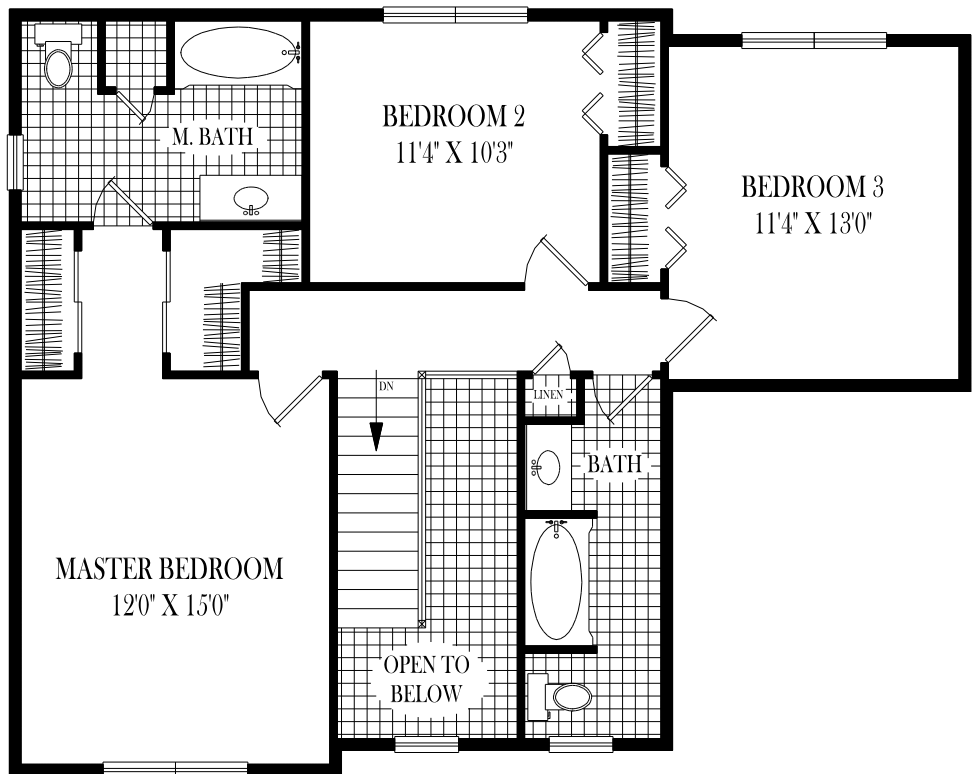

Lewis

This photograph is for illustrative purposes only. The house pictured may have options and items with additional costs. Costs may be subject to change.

1266 Duansburg Road . Schenectady , N. Y. 12306 . (518) 356-5640 . Fax (518) 356-2685

"Building Homes and Neighborhoods Since 1963."

Lewis

OPTIONAL MASTER BATH

Although all illustrations and specifications are believed correct at time of publication, accuracy cannot be guaranteed. The right is reserved to make changes, without notice or obligation. Illustrations are artist renderings. Elevations, windows, doors and ceilings ect. May vary or be optional at additional cost. Side load garages shown are optional. This sheet is for illustrative purposes only. Square footage and room sizes are approximate.