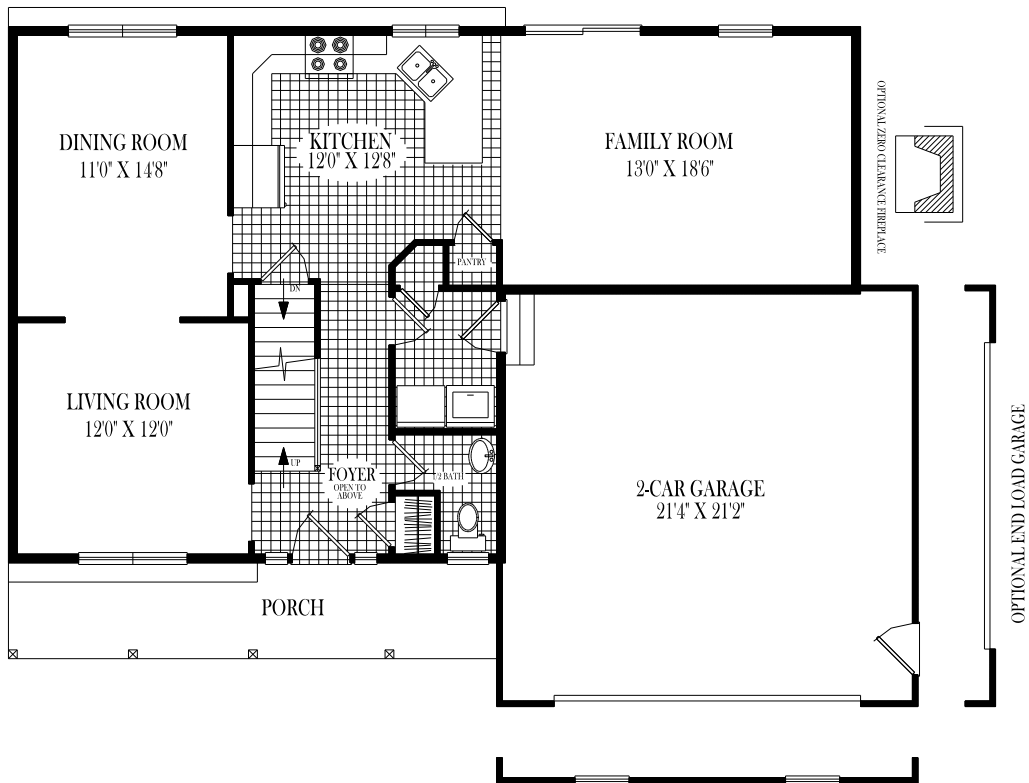

Lewis

This photograph is for illustrative purposes only. The house pictured may have options and items with additional costs. Costs may be subject to change.

1266 Duansburg Road . Schenectady , N. Y. 12306 . (518) 356-5640 . Fax (518) 356-2685

"Building Homes and Neighborhoods Since 1963."

Lewis

OPTIONAL MASTER BATH

Although all illustrations and specifications are believed correct at time of publication, accuracy cannot be guaranteed. The right is reserved to make changes, without notice or obligation. Illustrations are artist renderings. Elevations, windows, doors and ceilings ect. May vary or be optional at additional cost. Side load garages shown are optional. This sheet is for illustrative purposes only. Square footage and room sizes are approximate.