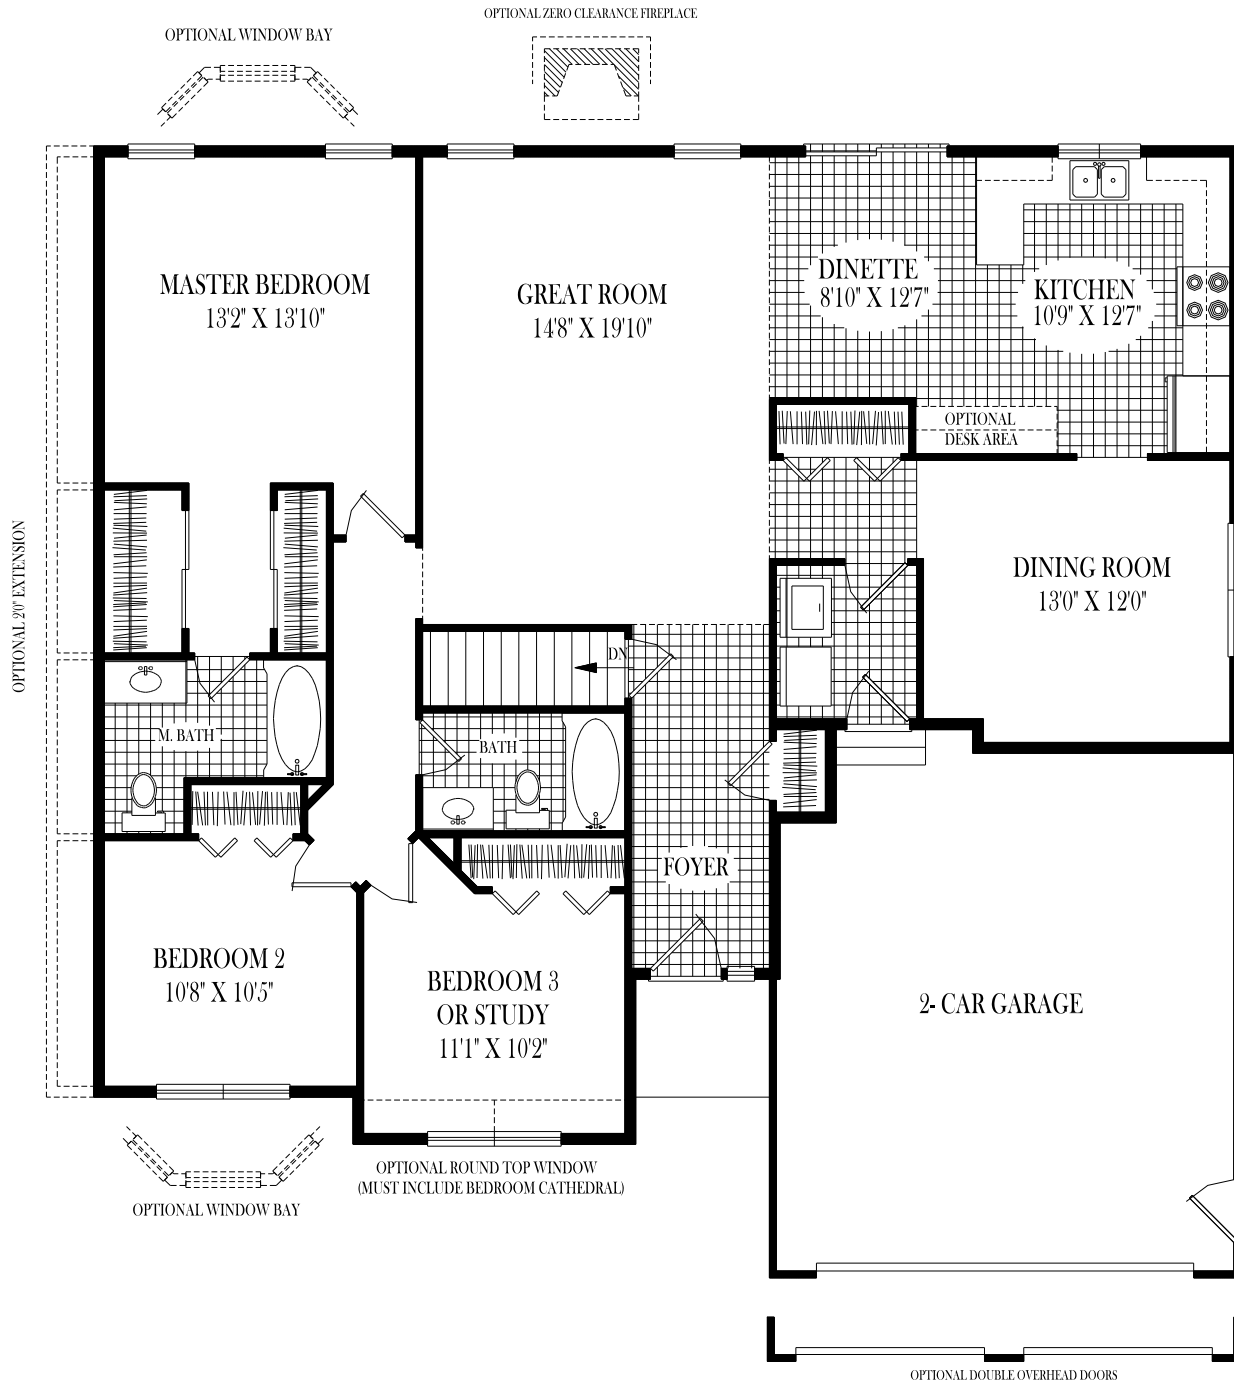

# Maplewood

This photograph is for illustrative purposes only. The house pictured may have options and items with additional costs. Costs may be subject to change.

1266 Duansburg Road . Schenectady , N. Y. 12306 . (518) 356-5640 . Fax (518) 356-2685

# Maplewood

Optional Fireplace

Although all illustrations and specifications are believed correct at time of publication, accuracy cannot be guaranteed. The right is reserved to make changes, without notice or obligation. Illustrations are artist renderings. Elevations, windows, doors and ceilings ect. May vary or be optional at additional cost. Side load garages shown are optional. This sheet is for illustrative purposes only. Square footage and room sizes are approximate.