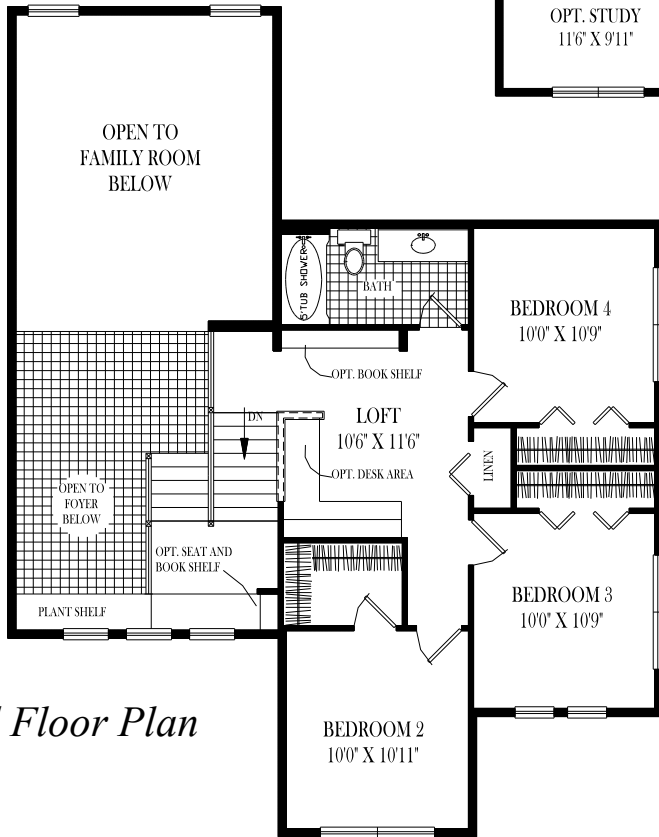

Mindoro

This photograph is for illustrative purposes only. The house pictured may have options and items with additional costs. Costs may be subject to change.

1266 Duansburg Road . Schenectady , N. Y. 12306 . (518) 356-5640 . Fax (518) 356-2685

"Building Homes and Neighborhoods Since 1963."

Mindoro

Optional Dining Room Layout

First Floor Plan

Second Floor Plan

Although all illustrations and specifications are believed correct at time of publication, accuracy cannot be guaranteed. The right is reserved to make changes, without notice or obligation. Illustrations are artist renderings. Elevations, windows, doors and ceilings ect. May vary or be optional at additional cost. Side load garages shown are optional. This sheet is for illustrative purposes only. Square footage and room sizes are approximate.