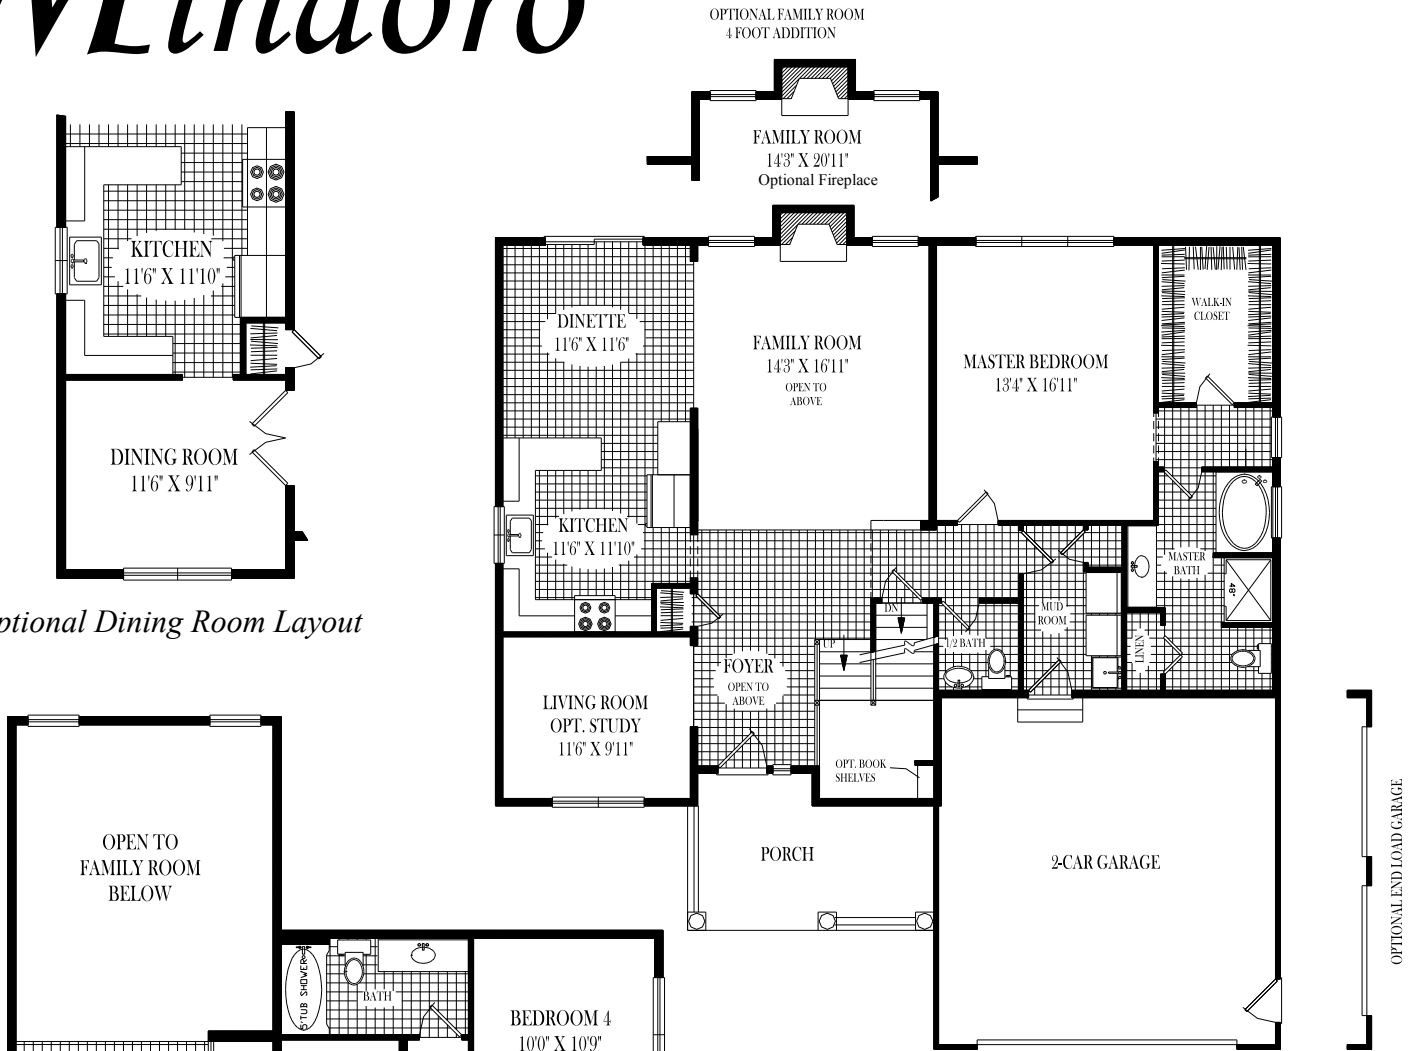

Mindoro

This photograph is for illustrative purposes only. The house pictured may have options and items with additional costs. Costs may be subject to change.

1266 Duansburg Road . Schenectady , N. Y. 12306 . (518) 356-5640 . Fax (518) 356-2685

"Building Homes and Neighborhoods Since 1963."

Mindoro

Optional Dining Room Layout

First Floor Plan

Second Floor Plan

Although all illustrations and specifications are believed correct at time of publication, accuracy cannot be guaranteed. The right is reserved to make changes, without notice or obligation. Illustrations are artist renderings. Elevations, windows, doors and ceilings ect. May vary or be optional at additional cost. Side load garages shown are optional. This sheet is for illustrative purposes only. Square footage and room sizes are approximate.