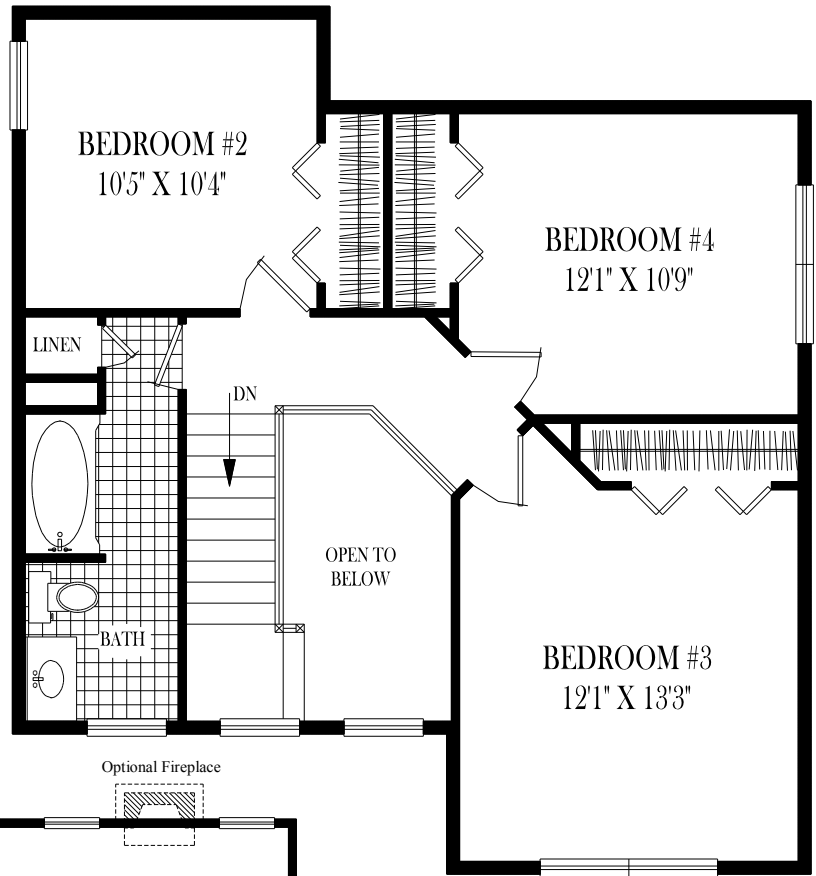

Rita

This photograph is for illustrative purposes only. The house pictured may have options and items with additional costs. Costs may be subject to change.

1266 Duansburg Road . Schenectady , N. Y. 12306 . (518) 356-5640 . Fax (518) 356-2685

"Building Homes and Neighborhoods Since 1963."

Rita

Second Floor Plan

First Floor Plan

OPTIONAL DOUBLE OVERHEAD DOORS

Although all illustrations and specifications are believed correct at time of publication, accuracy cannot be guaranteed. The right is reserved to make changes, without notice or obligation. Illustrations are artist renderings. Elevations, windows, doors and ceilings ect. May vary or be optional at additional cost. Side load garages shown are optional. This sheet is for illustrative purposes only. Square footage and room sizes are approximate.