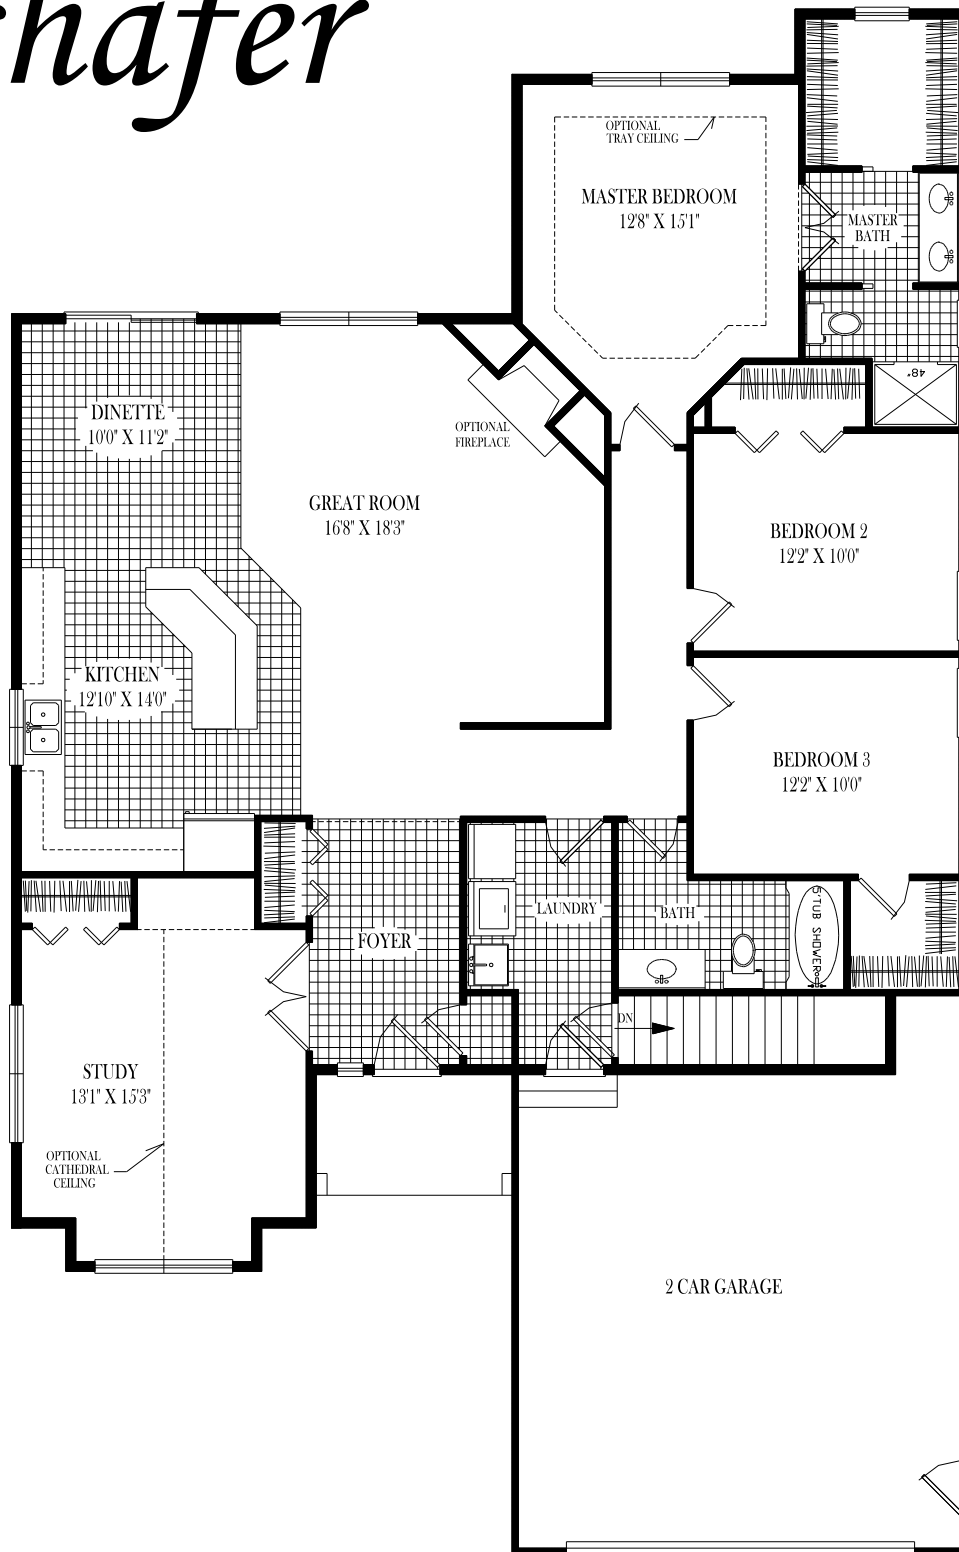

Schafer

This photograph is for illustrative purposes only. The house pictured may have options and items with additional costs. Costs may be subject to change.

Shown with optional
Cultured stone veneer

1266 Duansburg Road . Schenectady , N. Y. 12306 . (518) 356-5640 . Fax (518) 356-2685

"Building Homes and Neighborhoods Since 1963."

Schafer

Although all illustrations and specifications are believed correct at time of publication, accuracy cannot be guaranteed. The right is reserved to make changes, without notice or obligation. Illustrations are artist renderings. Elevations, windows, doors and ceilings ect. May vary or be optional at additional cost. Side load garages shown are optional. This sheet is for illustrative purposes only. Square footage and room sizes are approximate.