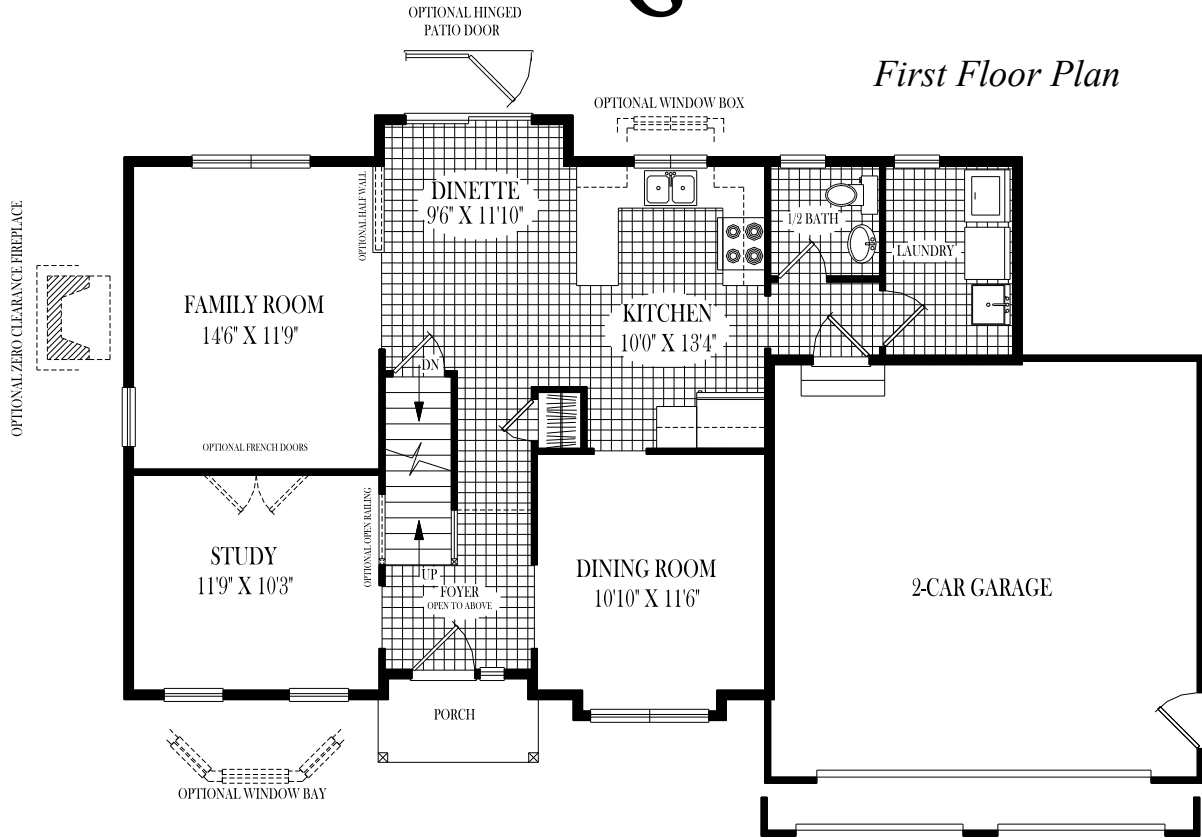

Tamarack

This photograph is for illustrative purposes only. The house pictured may have options and items with additional costs. Costs may be subject to change.

1266 Duansburg Road . Schenectady , N. Y. 12306 . (518) 356-5640 . Fax (518) 356-2685

"Building Homes and Neighborhoods Since 1963."

Tamarack

First Floor Plan

OPTIONAL DOUBLE OVERHEAD DOORS

Second Floor Plan

OPTIONAL BATH LAYOUT

Although all illustrations and specifications are believed correct at time of publication, accuracy cannot be guaranteed. The right is reserved to make changes, without notice or obligation. Illustrations are artist renderings. Elevations, windows, doors and ceilings ect. May vary or be optional at additional cost. Side load garages shown are optional. This sheet is for illustrative purposes only. Square footage and room sizes are approximate.