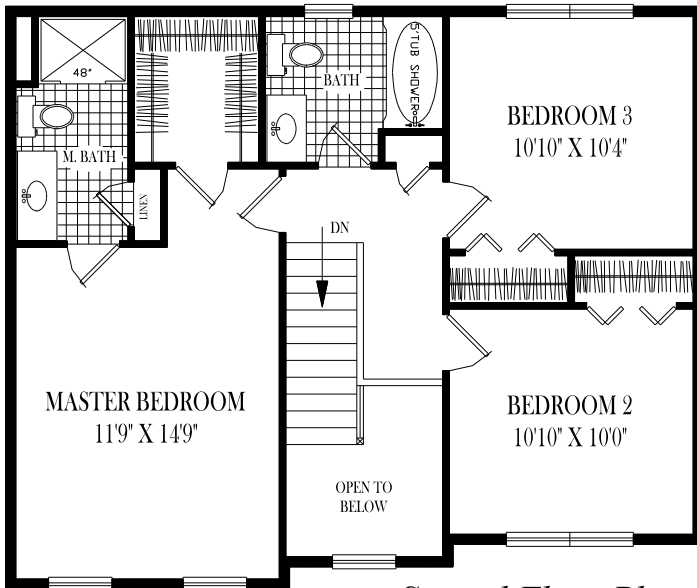

Tamarack

This photograph is for illustrative purposes only. The house pictured may have options and items with additional costs. Costs may be subject to change.

1266 Duansburg Road . Schenectady , N. Y. 12306 . (518) 356-5640 . Fax (518) 356-2685

"Building Homes and Neighborhoods Since 1963."

Tamarack

First Floor Plan

OPTIONAL DOUBLE OVERHEAD DOORS

Second Floor Plan

OPTIONAL BATH LAYOUT

Although all illustrations and specifications are believed correct at time of publication, accuracy cannot be guaranteed. The right is reserved to make changes, without notice or obligation. Illustrations are artist renderings. Elevations, windows, doors and ceilings ect. May vary or be optional at additional cost. Side load garages shown are optional. This sheet is for illustrative purposes only. Square footage and room sizes are approximate.