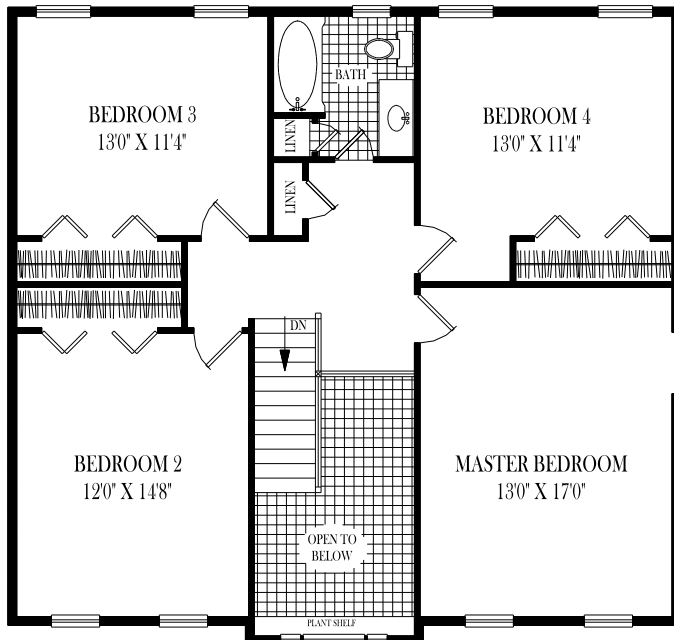

The Van Heusen

Shown with Optional
Wrap Around Porch

This photograph is for illustrative purposes only.
The house pictured may have options and items
with additional costs. Costs may be subject to
change.

1266 Duansburg Road . Schenectady , N. Y. 12306 . (518) 356-5640 . Fax (518) 356-2685

"Building Homes and Neighborhoods Since 1963."

The Van Heusen

First Floor Plan

Second Floor Plan

Optional Master Bath

Whirlpool jets not available with this optional bathroom layout.

Although all illustrations and specifications are believed correct at time of publication, accuracy cannot be guaranteed. The right is reserved to make changes, without notice or obligation. Illustrations are artist renderings. Elevations, windows, doors and ceilings ect. May vary or be optional at additional cost. Side load garages shown are optional. This sheet is for illustrative purposes only. Square footage and room sizes are approximate.