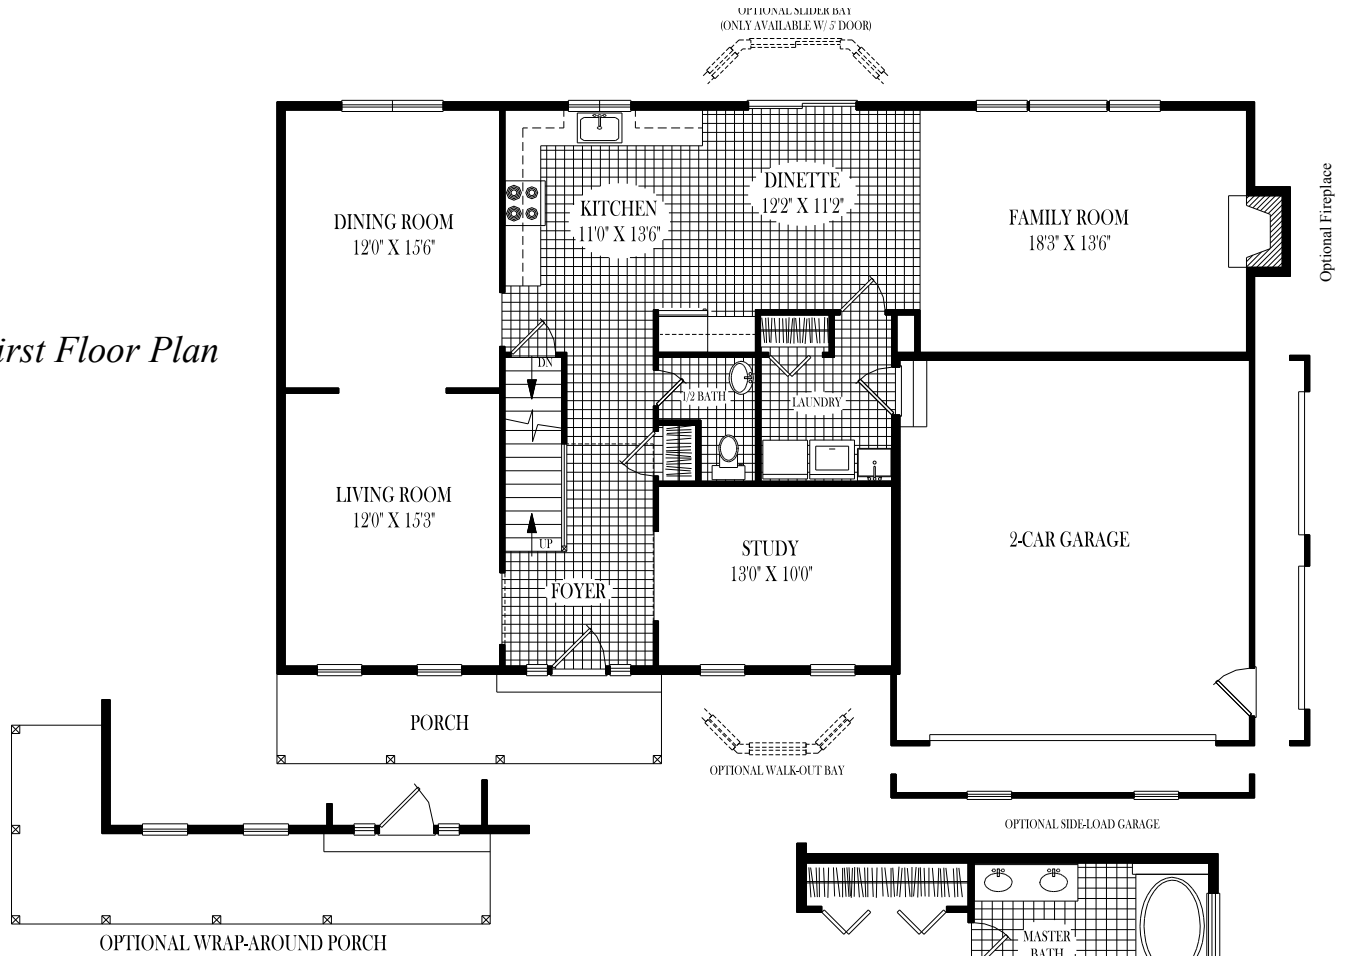

The Van Heusen

Shown with Optional
Wrap Around Porch

This photograph is for illustrative purposes only.
The house pictured may have options and items
with additional costs. Costs may be subject to
change.

1266 Duansburg Road . Schenectady , N. Y. 12306 . (518) 356-5640 . Fax (518) 356-2685

"Building Homes and Neighborhoods Since 1963."

The Van Heusen

First Floor Plan

Second Floor Plan

Optional Master Bath

Whirlpool jets not available with this optional bathroom layout.

Although all illustrations and specifications are believed correct at time of publication, accuracy cannot be guaranteed. The right is reserved to make changes, without notice or obligation. Illustrations are artist renderings. Elevations, windows, doors and ceilings ect. May vary or be optional at additional cost. Side load garages shown are optional. This sheet is for illustrative purposes only. Square footage and room sizes are approximate.