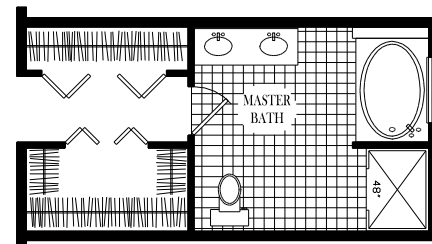

1266 Duansburg Road . Schenectady , N. Y. 12306 . (518) 356-5640 . Fax (518) 356-2685

"Building Homes and Neighborhoods Since 1963."

The Van Heusen

First Floor Plan

Second Floor Plan

Optional Master Bath

Whirlpool jets not available with this optional bathroom layout.

Although all illustrations and specifications are believed correct at time of publication, accuracy cannot be guaranteed. The right is reserved to make changes, without notice or obligation. Illustrations are artist renderings. Elevations, windows, doors and ceilings ect. May vary or be optional at additional cost. Side load garages shown are optional. This sheet is for illustrative purposes only. Square footage and room sizes are approximate.