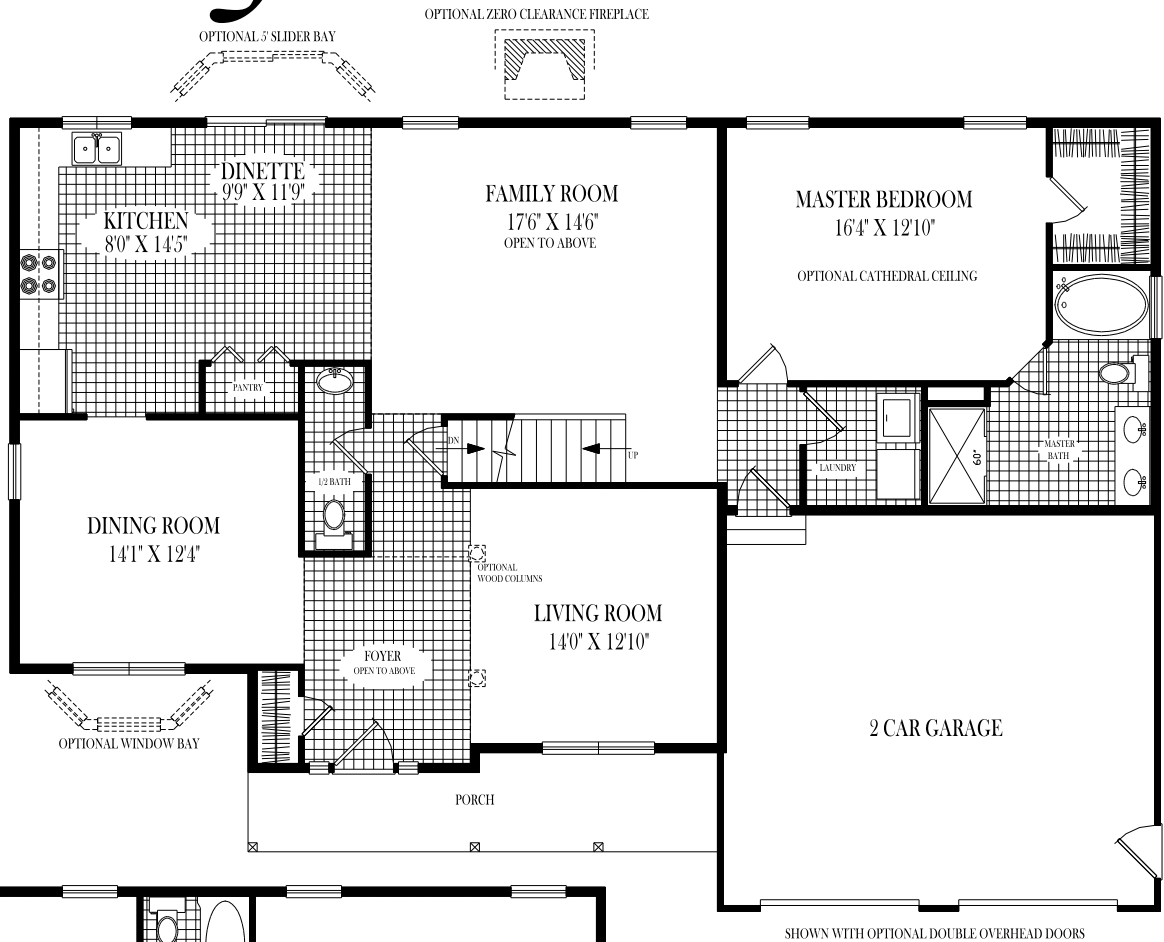

Westfield

This photograph is for illustrative purposes only. The house pictured may have options and items with additional costs. Costs may be subject to change.

1266 Duansburg Road . Schenectady , N. Y. 12306 . (518) 356-5640 . Fax (518) 356-2685

"Building Homes and Neighborhoods Since 1963."

Westfield

First Floor Plan

Second Floor Plan

Although all illustrations and specifications are believed correct at time of publication, accuracy cannot be guaranteed. The right is reserved to make changes, without notice or obligation. Illustrations are artist renderings. Elevations, windows, doors and ceilings ect. May vary or be optional at additional cost. Side load garages shown are optional. This sheet is for illustrative purposes only. Square footage and room sizes are approximate.