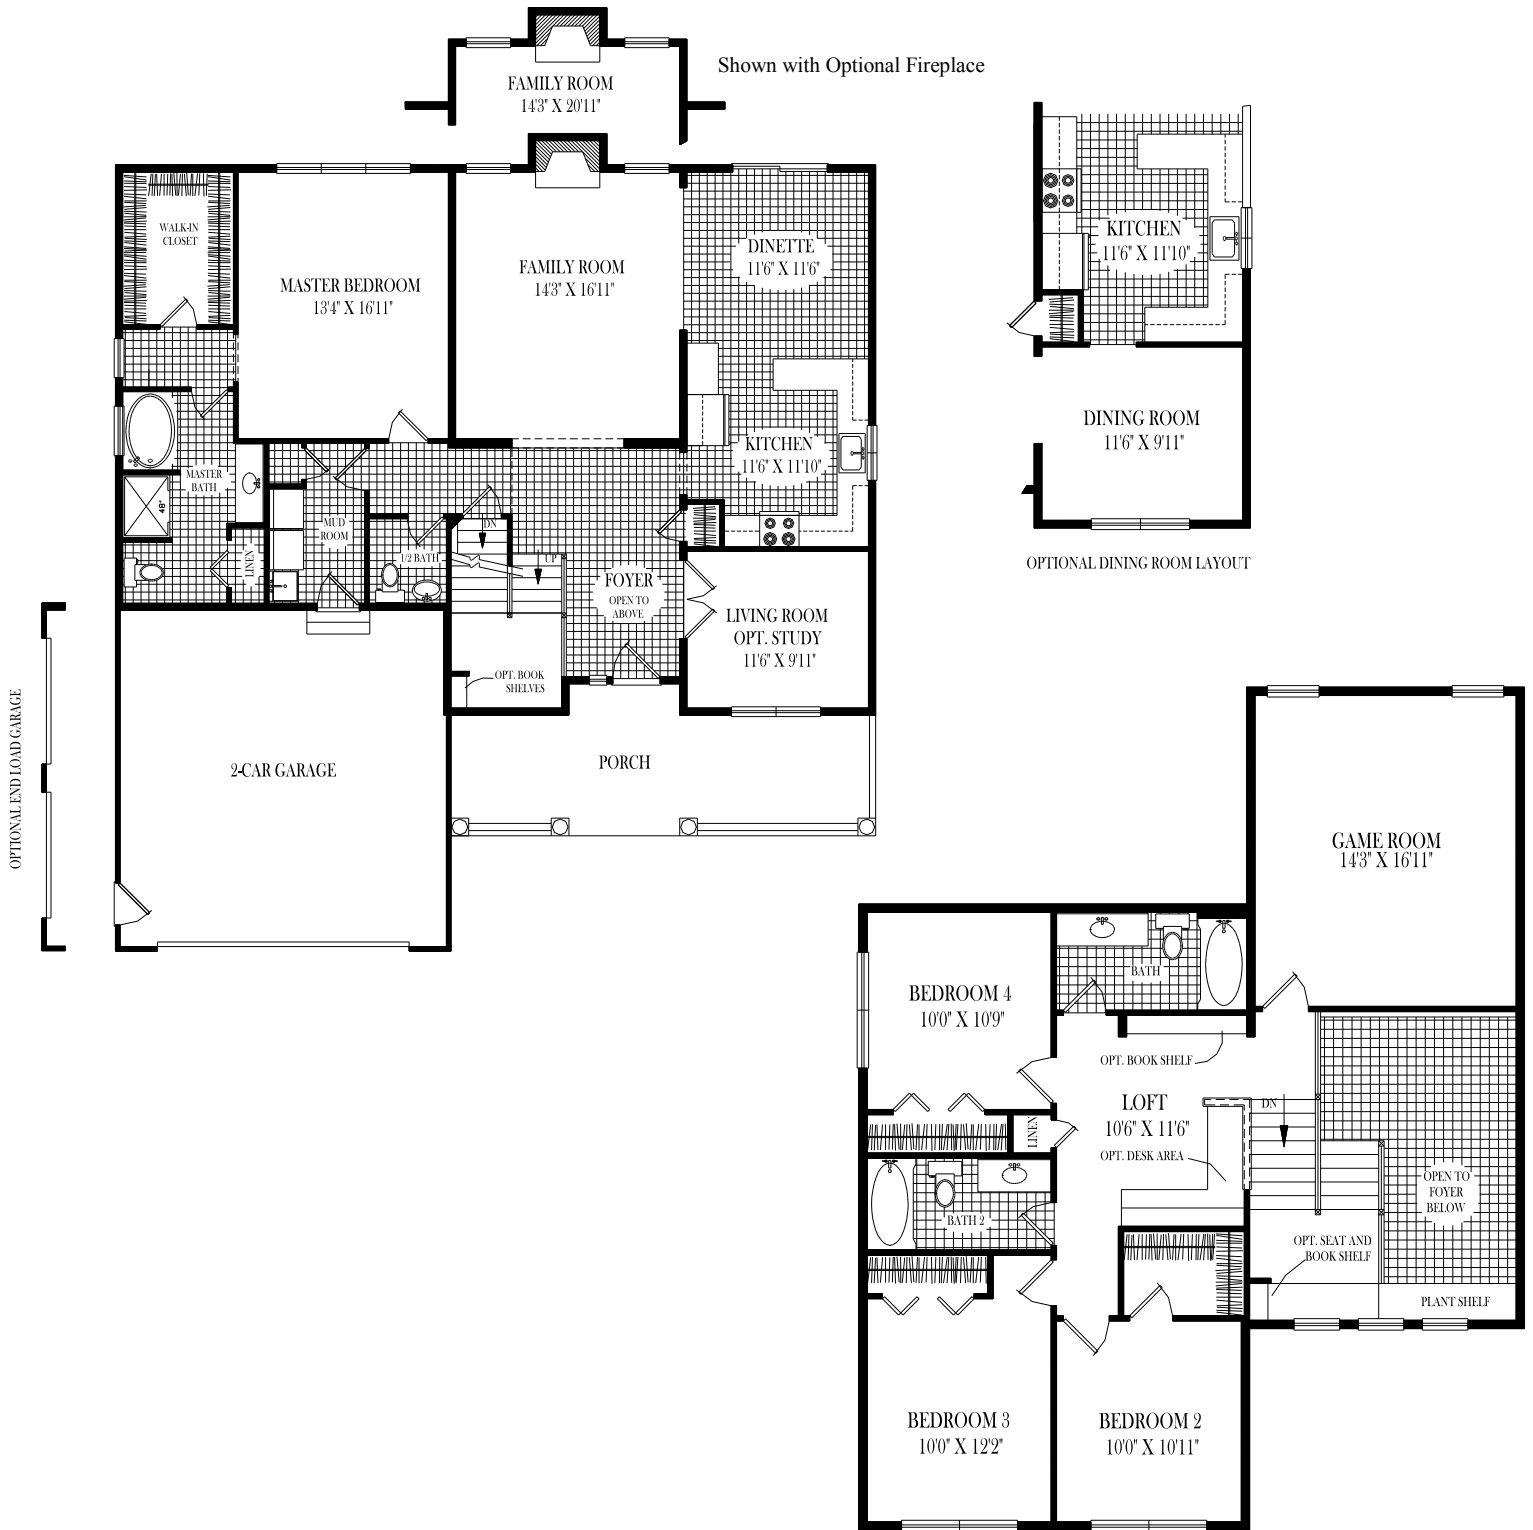

Westside

This photograph is for illustrative purposes only. The house pictured may have options and items with additional costs. Costs may be subject to change.

1266 Duansburg Road . Schenectady , N. Y. 12306 . (518) 356-5640 . Fax (518) 356-2685

"Building Homes and Neighborhoods Since 1963."

Westside

Although all illustrations and specifications are believed correct at time of publication, accuracy cannot be guaranteed. The right is reserved to make changes, without notice or obligation. Illustrations are artist renderings. Elevations, windows, doors and ceilings ect. May vary or be optional at additional cost. Side load garages shown are optional. This sheet is for illustrative purposes only. Square footage and room sizes are approximate.