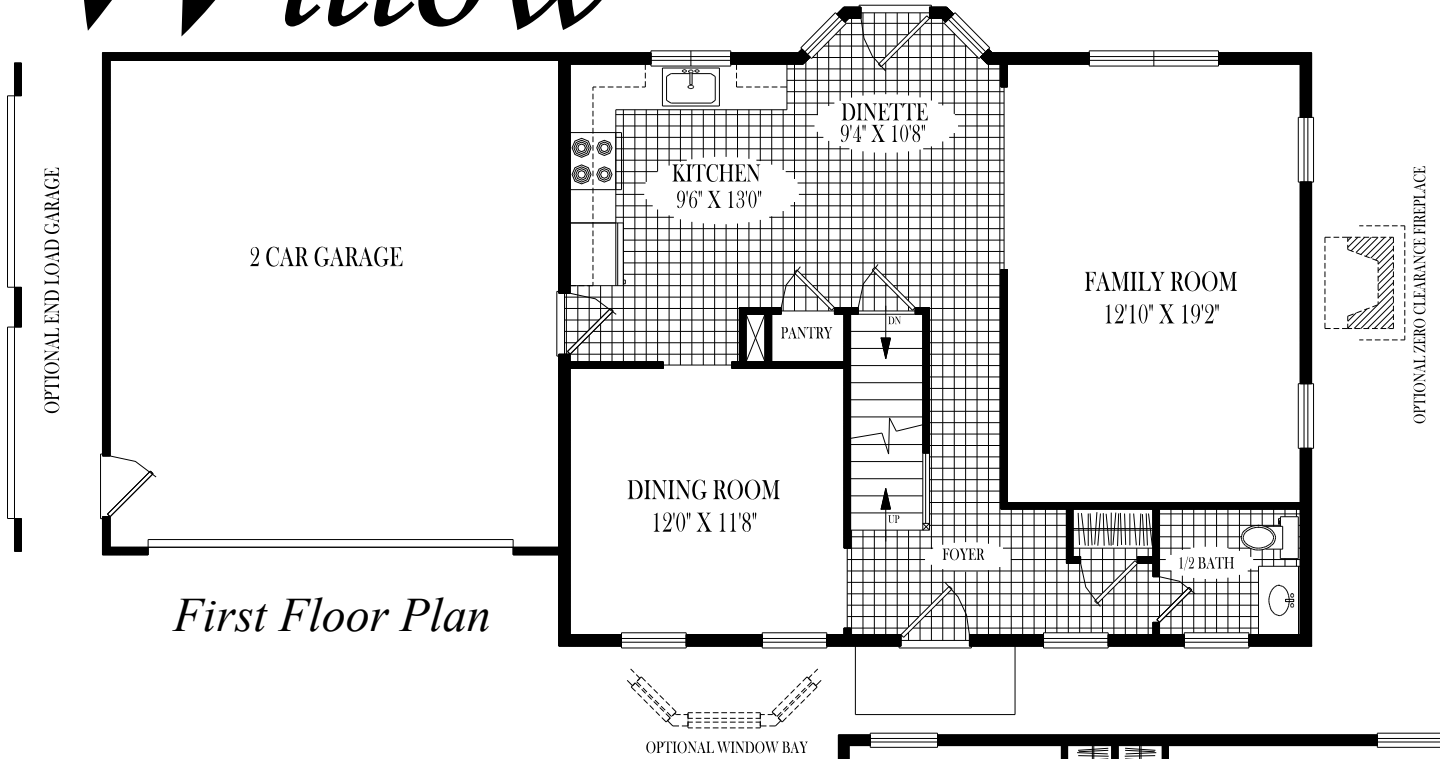

# Willow

This photograph is for illustrative purposes only. The house pictured may have options and items with additional costs. Costs may be subject to change.

1266 Duansburg Road . Schenectady , N. Y. 12306 . (518) 356-5640 . Fax (518) 356-2685

# Willow

*First Floor Plan*

This model is not available with 9' ceilings

Optional Bonus Room Layout

*Second Floor Plan*

OPTIONAL MASTER BATH

Although all illustrations and specifications are believed correct at time of publication, accuracy cannot be guaranteed. The right is reserved to make changes, without notice or obligation. Illustrations are artist renderings. Elevations, windows, doors and ceilings ect. May vary or be optional at additional cost. Side load garages shown are optional. This sheet is for illustrative purposes only. Square footage and room sizes are approximate.