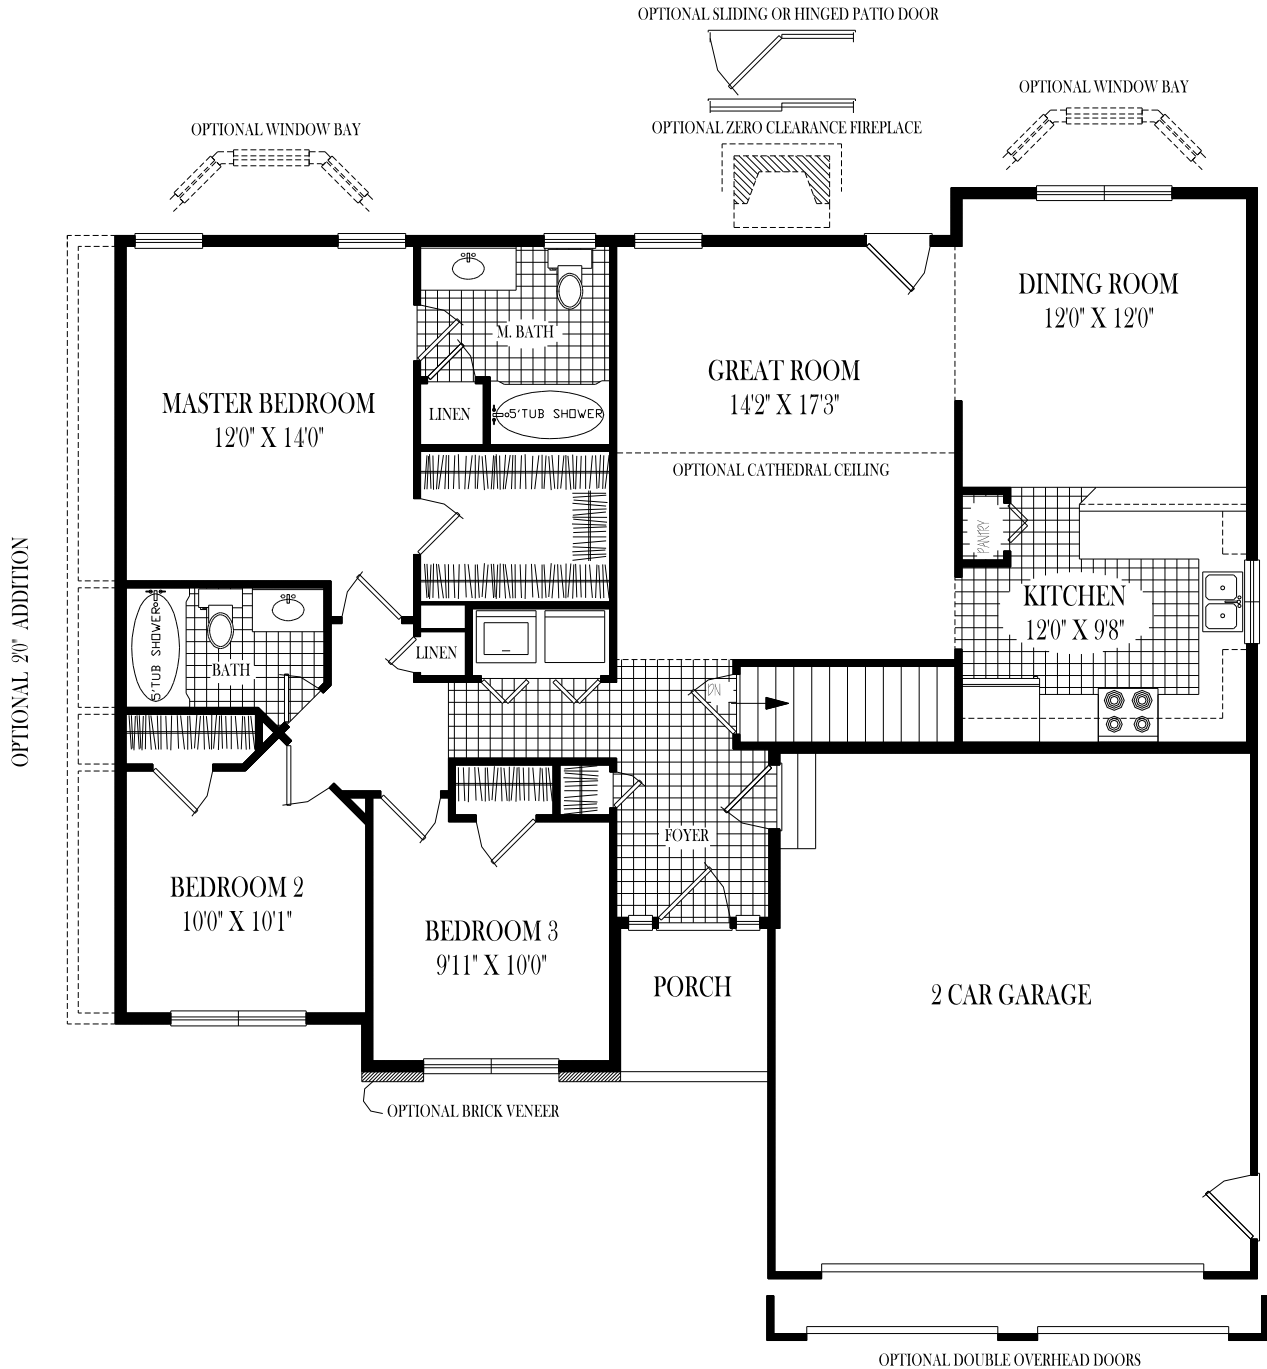

Aspen

This photograph is for illustrative purposes only. The house pictured may have options and items with additional costs. Costs may be subject to

1266 Duansburg Road . Schenectady , N. Y. 12306 . (518) 356-5640 . Fax (518) 356-2685

"Building Homes and Neighborhoods Since 1963."

The Aspen

Although all illustrations and specifications are believed correct at time of publication, accuracy cannot be guaranteed. The right is reserved to make changes, without notice or obligation. Illustrations are artist renderings. Elevations, windows, doors and ceilings ect. May vary or be optional at additional cost. Side load garages shown are optional. This sheet is for illustrative purposes only. Square footage and room sizes are approximate.