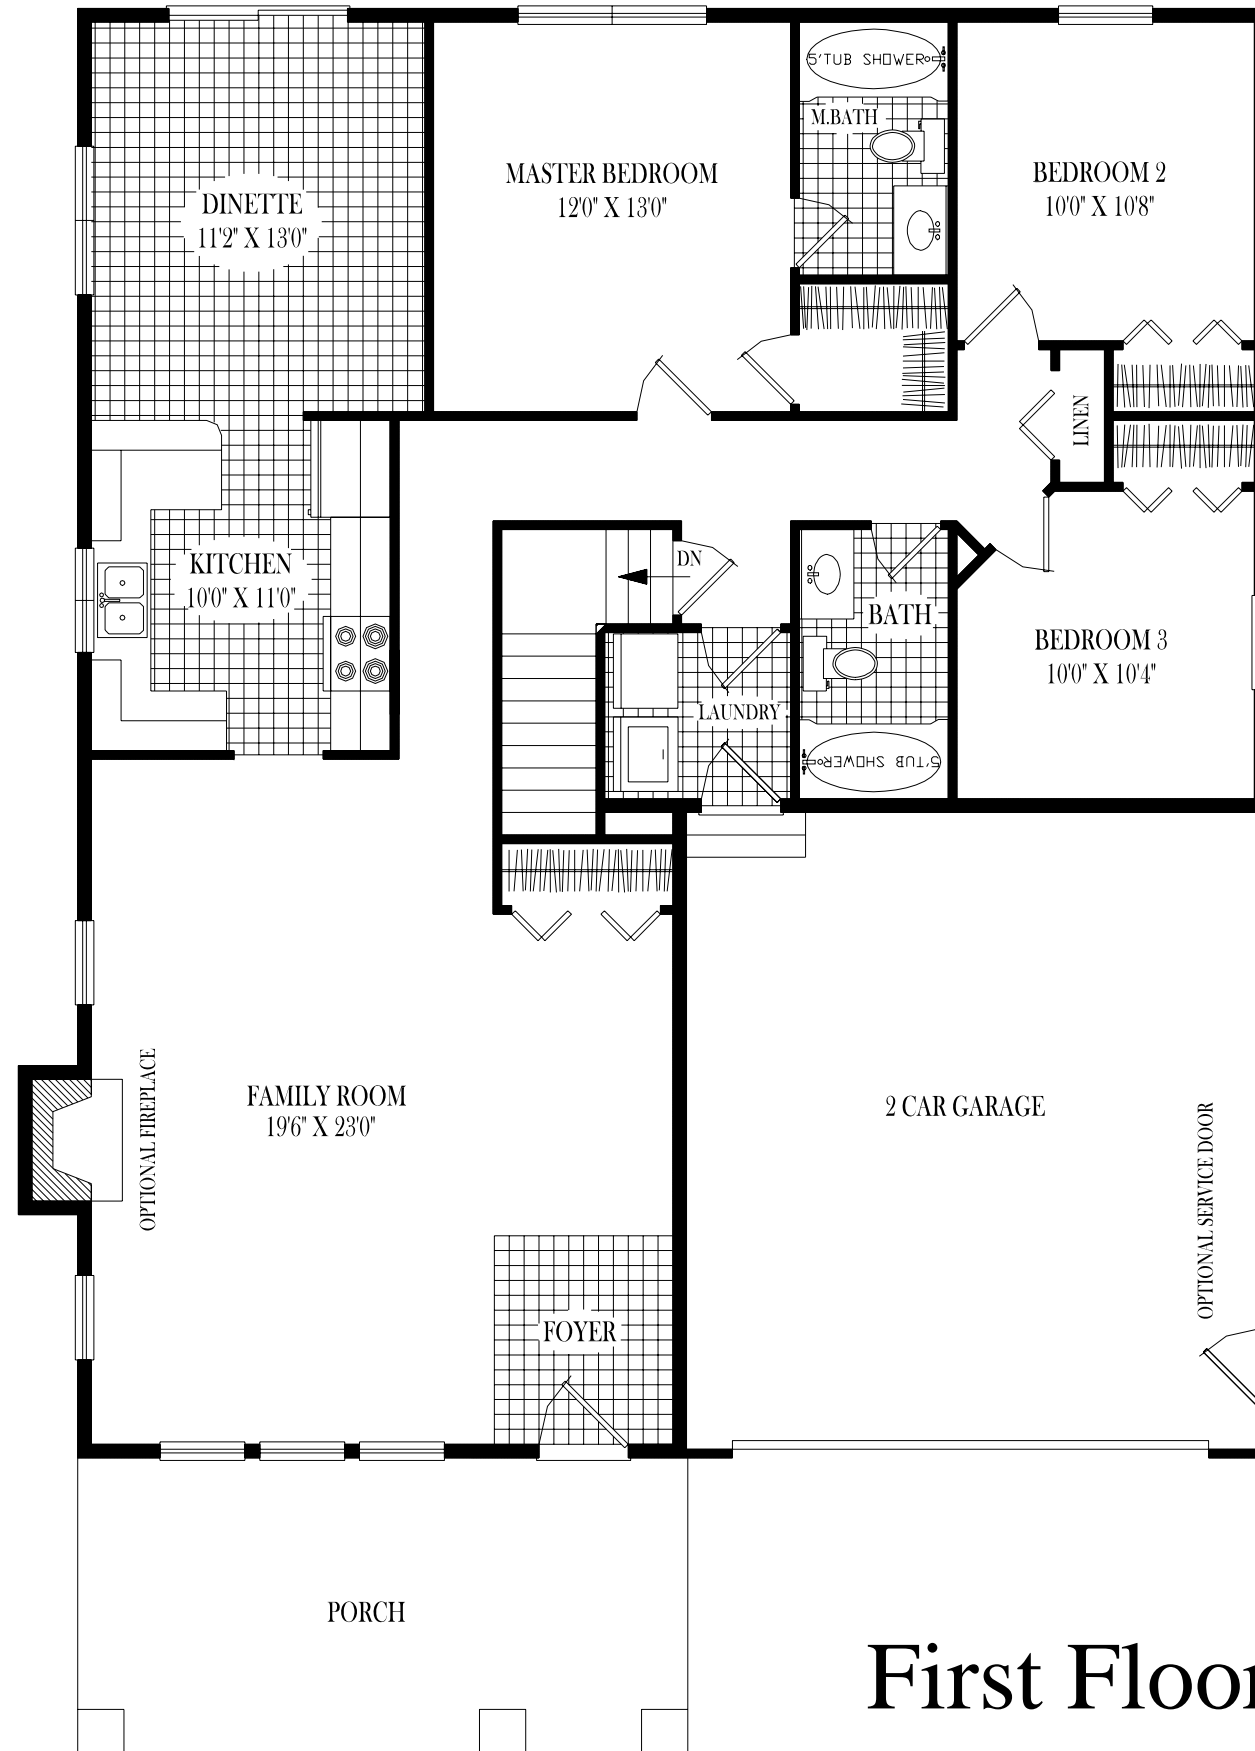

Stonefield

Optional Dormer \$4,000

 **TRADITIONAL**
BUILDERS LTD.

"Building Homes and Neighborhoods Since 1963"

This artists rendering is for illustrative purposes only. The house pictured may have options and items with additional costs. Costs may be subject to change.

1266 Duansburg Road . Schenectady , N. Y. 12306 . (518) 356-5640 . Fax (518) 356-2685

Stonefield

First Floor

Although all illustrations and specifications are believed correct at time of publication, accuracy cannot be guaranteed. The right is reserved to make changes, without notice or obligation. Illustrations are artist renderings. Elevations, windows, doors and ceilings ect. May vary or be optional at additional cost. Side load garages shown are optional. This sheet is for illustrative purposes only. Square footage and room sizes are approximate.