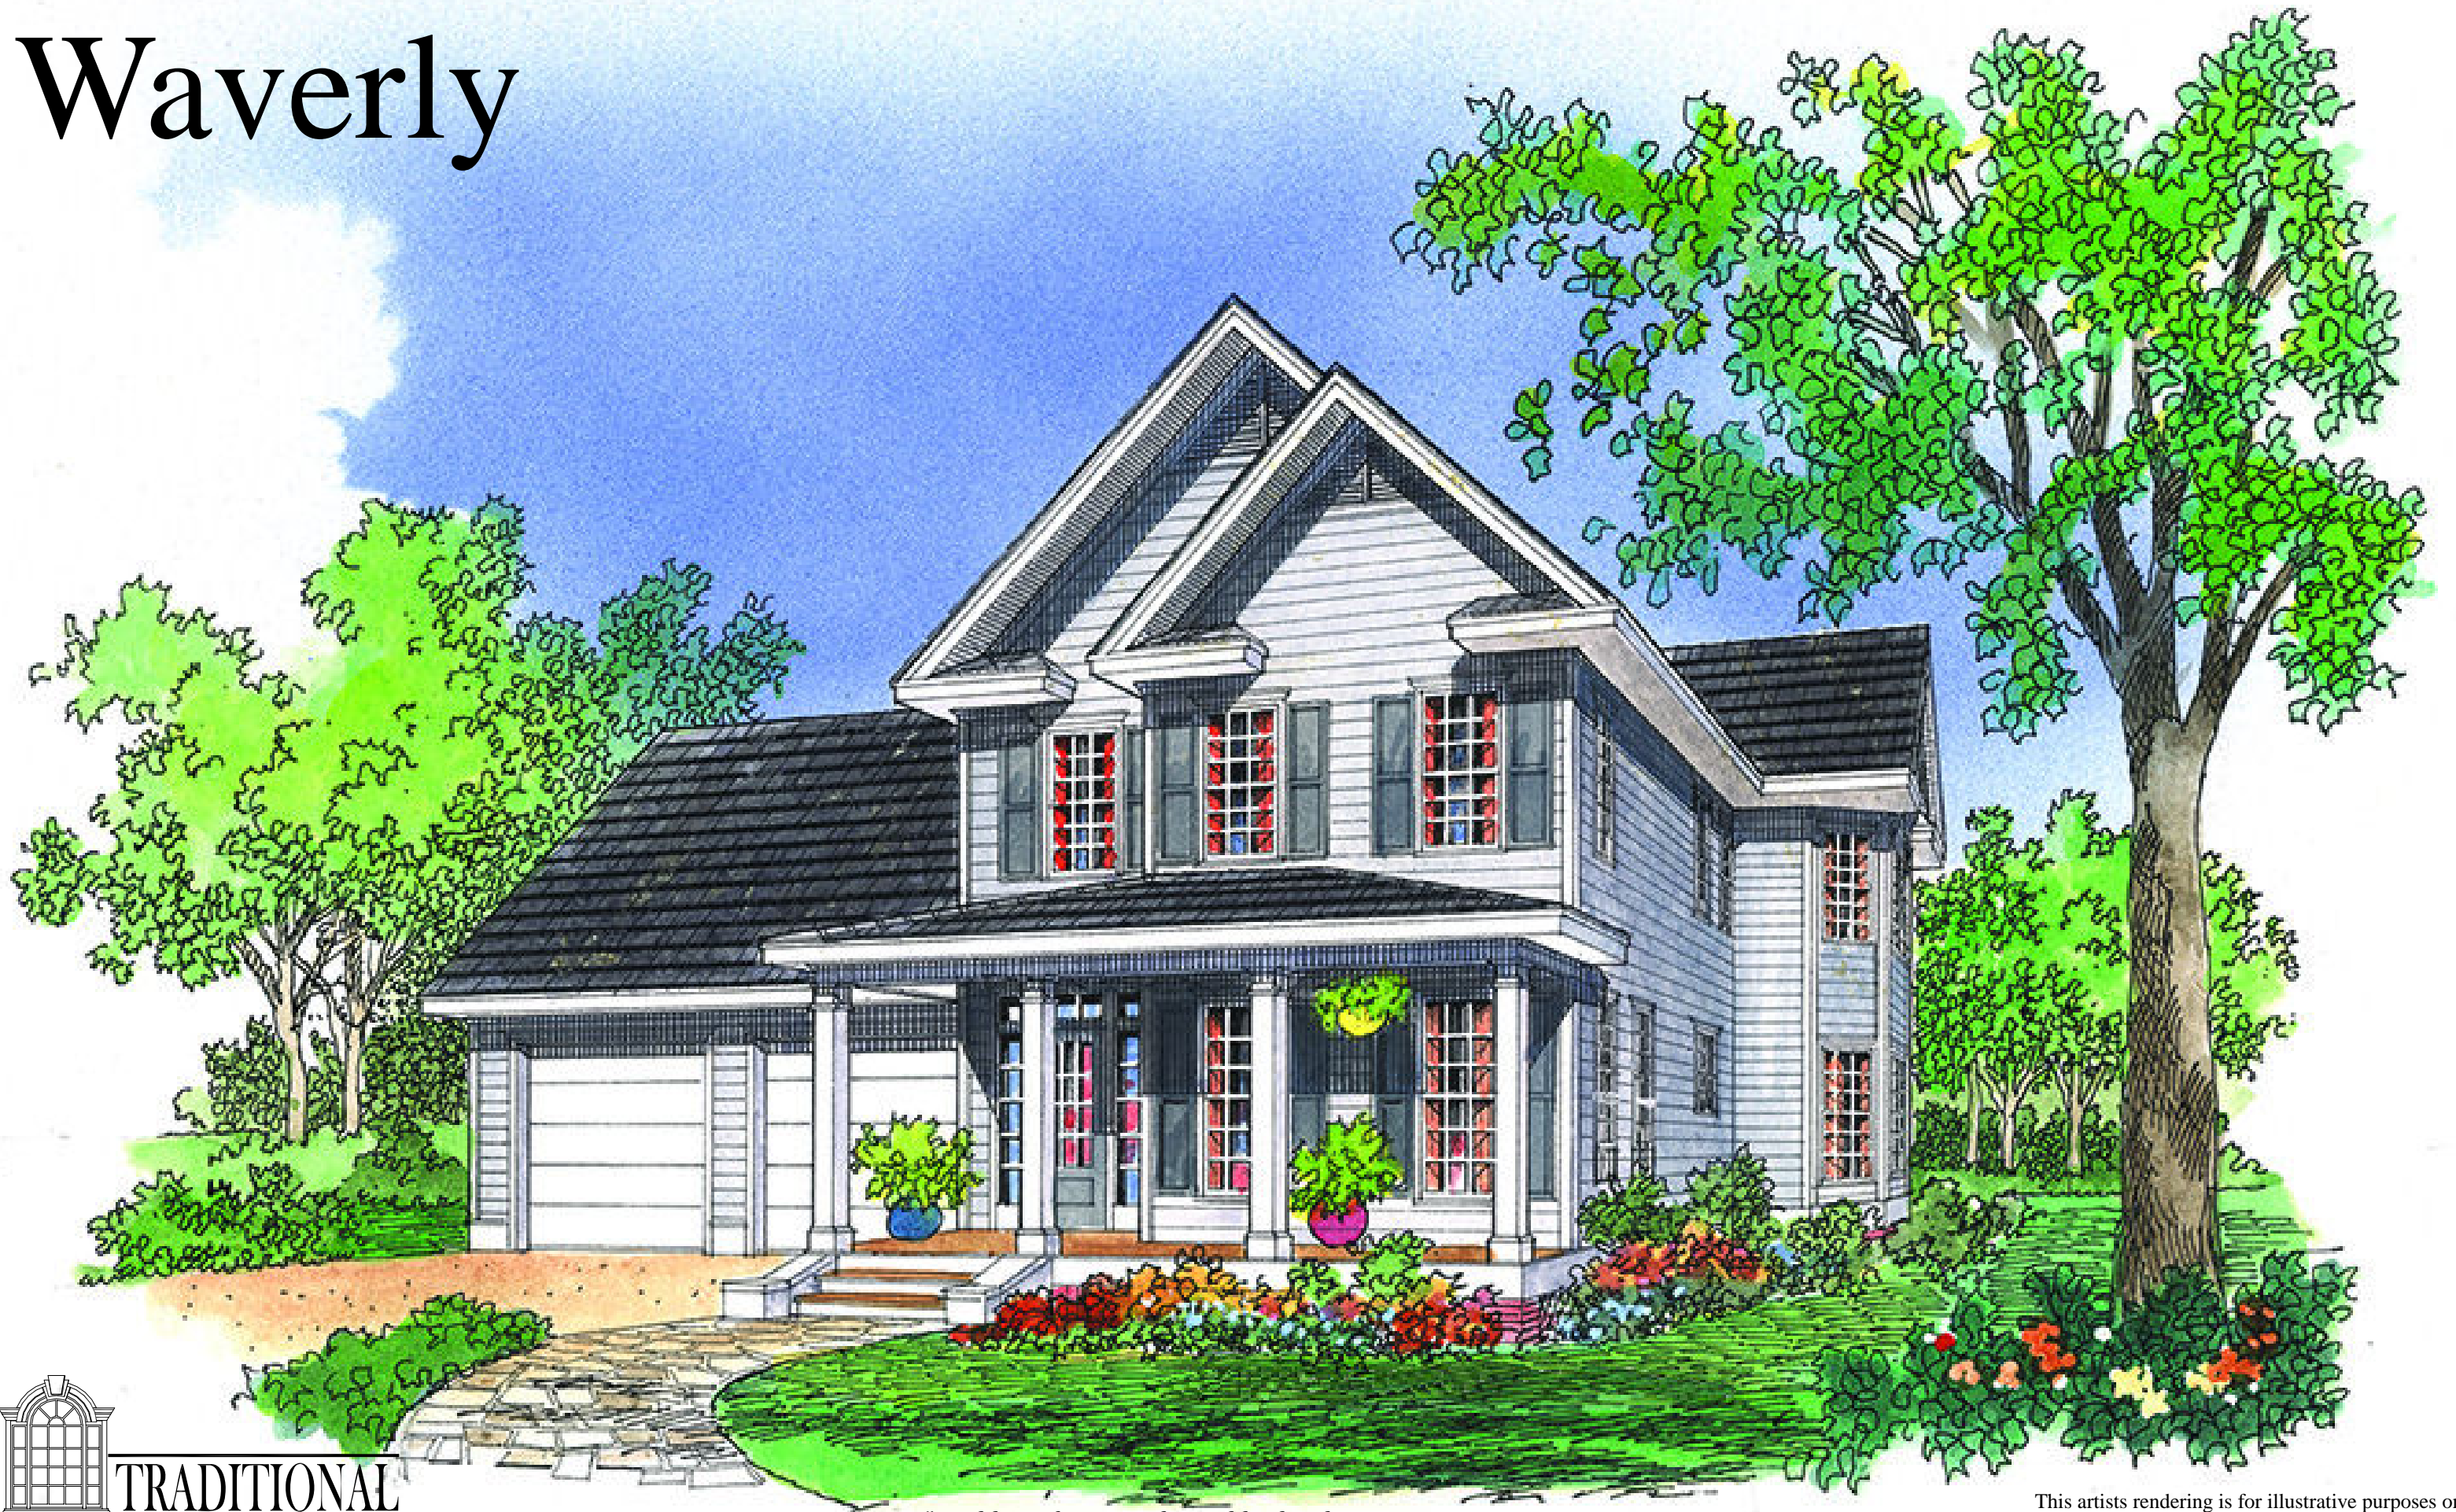

Waverly

**TRADITIONAL
BUILDERS LTD.**

"Building Homes and Neighborhoods Since 1963"

1266 Duansburg Road . Schenectady, N. Y. 12306 . (518) 356-5640 . Fax (518) 356-2685

This artists rendering is for illustrative purposes only. The house pictured may have options and items with additional costs. Costs may be subject to change.