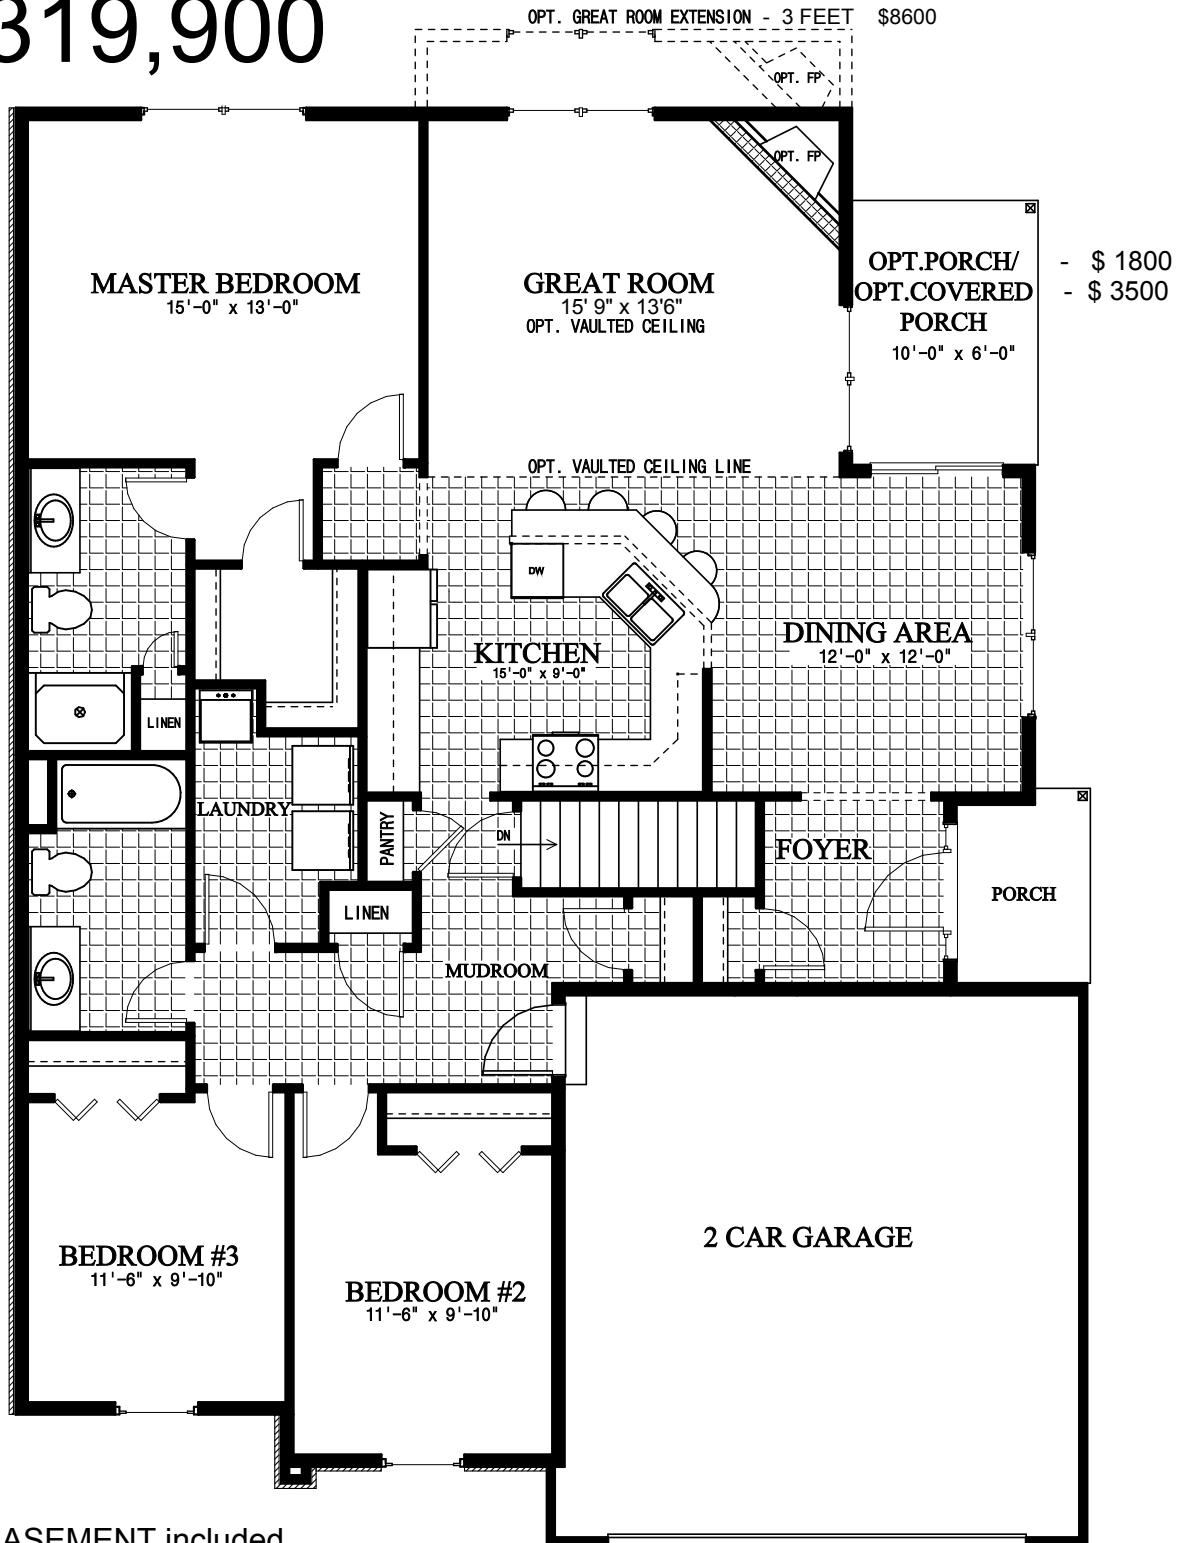

Fairview

This rendering is for illustrative purposes only. The house pictured may have options and items with additional costs. Costs may be subject to change.

"Building Homes and Neighborhoods Since 1963."

1266 Duanesburg Road . Schenectady , N. Y. 12306 . (518) 356-5640 . Fax (518) 356-2685

Fairview

\$319,900

**FULL BASEMENT included

FLOOR PLAN

1565 sq. ft. - FIRST FLOOR LIVING AREA
ADD 50 sq. ft. - OPT. EXTENDED LIVING ROOM

Although all illustrations and specifications are believed correct at time of publication, accuracy cannot be guaranteed. The right is reserved to make changes, without notice or obligation. Illustrations are artist renderings. Elevations, windows, doors, and ceiling, ect. may vary or be optional at additional cost. This sheet is for illustrative purposes only. Square footage and room sizes are approximate.