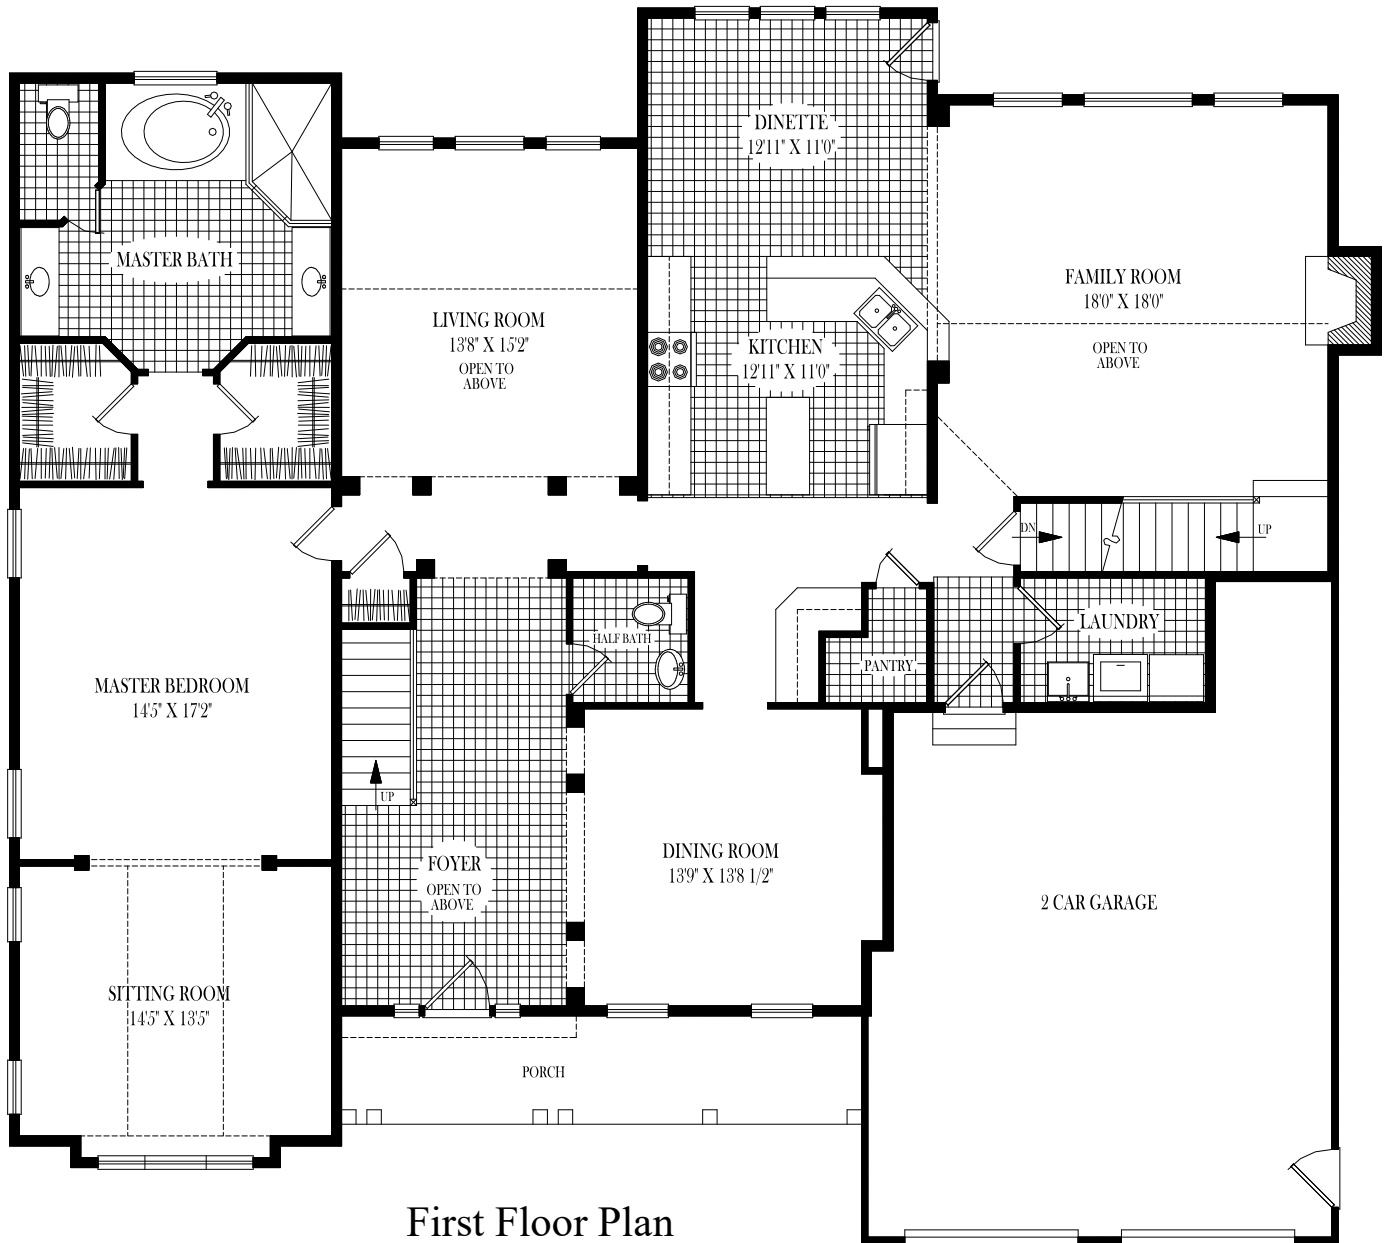

Candace

This photograph is for illustrative purposes only. The house pictured may have options and items with additional costs. Costs may be subject to change.

R&
M
Homes

1900 Duanesburg Road . Duanesburg, N. Y. 12056 . (518) 801-4052 . Fax (518) 801-2240

Candace

First Floor Plan

Although all illustrations and specifications are believed correct at time of publication, accuracy cannot be guaranteed. The right is reserved to make changes, without notice or obligation. Illustrations are artist renderings. Elevations, windows, doors and ceilings ect. May vary or be optional at additional cost. Side load garages shown are optional. This sheet is for illustrative purposes only. Square footage and room sizes are approximate.

Candace

Second Floor Plan

Although all illustrations and specifications are believed correct at time of publication, accuracy cannot be guaranteed. The right is reserved to make changes, without notice or obligation. Illustrations are artist renderings. Elevations, windows, doors and ceilings ect. May vary or be optional at additional cost. Side load garages shown are optional. This sheet is for illustrative purposes only. Square footage and room sizes are approximate.