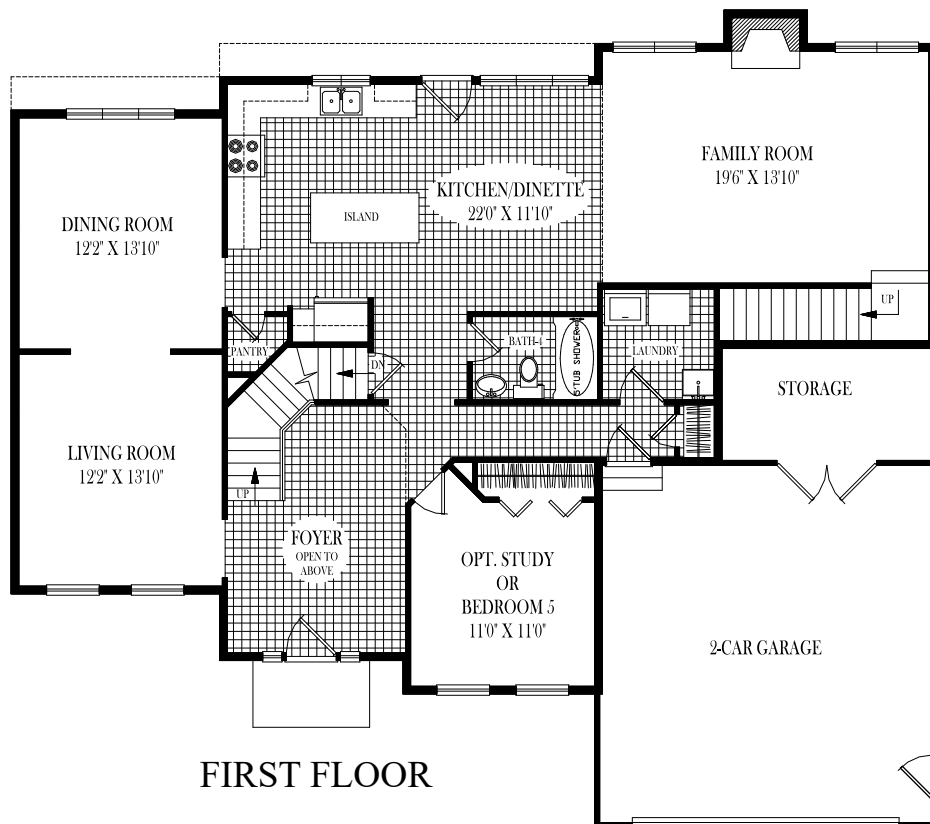

# Grand Manor

R&  
M  
Homes

This photograph is for illustrative purposes only.

The house pictured may have options and items with additional costs. Costs may be subject to change.

1900 Duanesburg Road . Duanesburg , N. Y. 12056 . (518) 801-4052 . Fax (518) 801-2240

# Grand Manor

SECOND FLOOR

FIRST FLOOR

Although all illustrations and specifications are believed correct at time of publication, accuracy cannot be guaranteed. The right is reserved to make changes, without notice or obligation. Illustrations are artist renderings. Elevations, windows, doors and ceilings ect. May vary or be optional at additional cost. Side load garages shown are optional. This sheet is for illustrative purposes only. Square footage and room sizes are approximate.