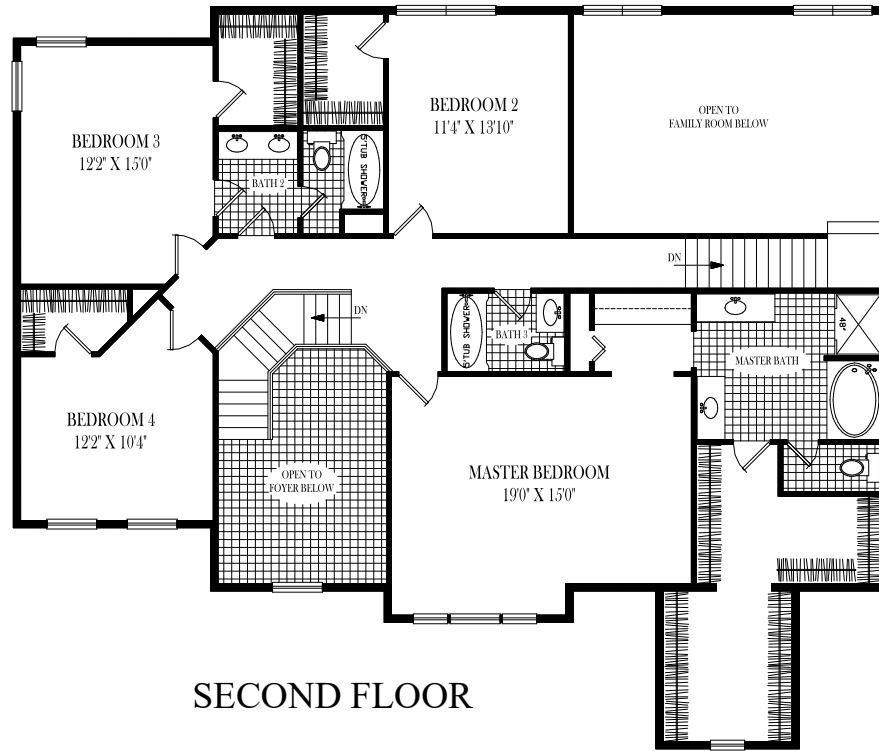

# Grand Manor

R&  
M  
Homes

This photograph is for illustrative purposes only.

The house pictured may have options and items with additional costs. Costs may be subject to change.

1900 Duanesburg Road . Duanesburg , N. Y. 12056 . (518) 801-4052 . Fax (518) 801-2240

# Grand Manor

SECOND FLOOR

FIRST FLOOR

Although all illustrations and specifications are believed correct at time of publication, accuracy cannot be guaranteed. The right is reserved to make changes, without notice or obligation. Illustrations are artist renderings. Elevations, windows, doors and ceilings ect. May vary or be optional at additional cost. Side load garages shown are optional. This sheet is for illustrative purposes only. Square footage and room sizes are approximate.