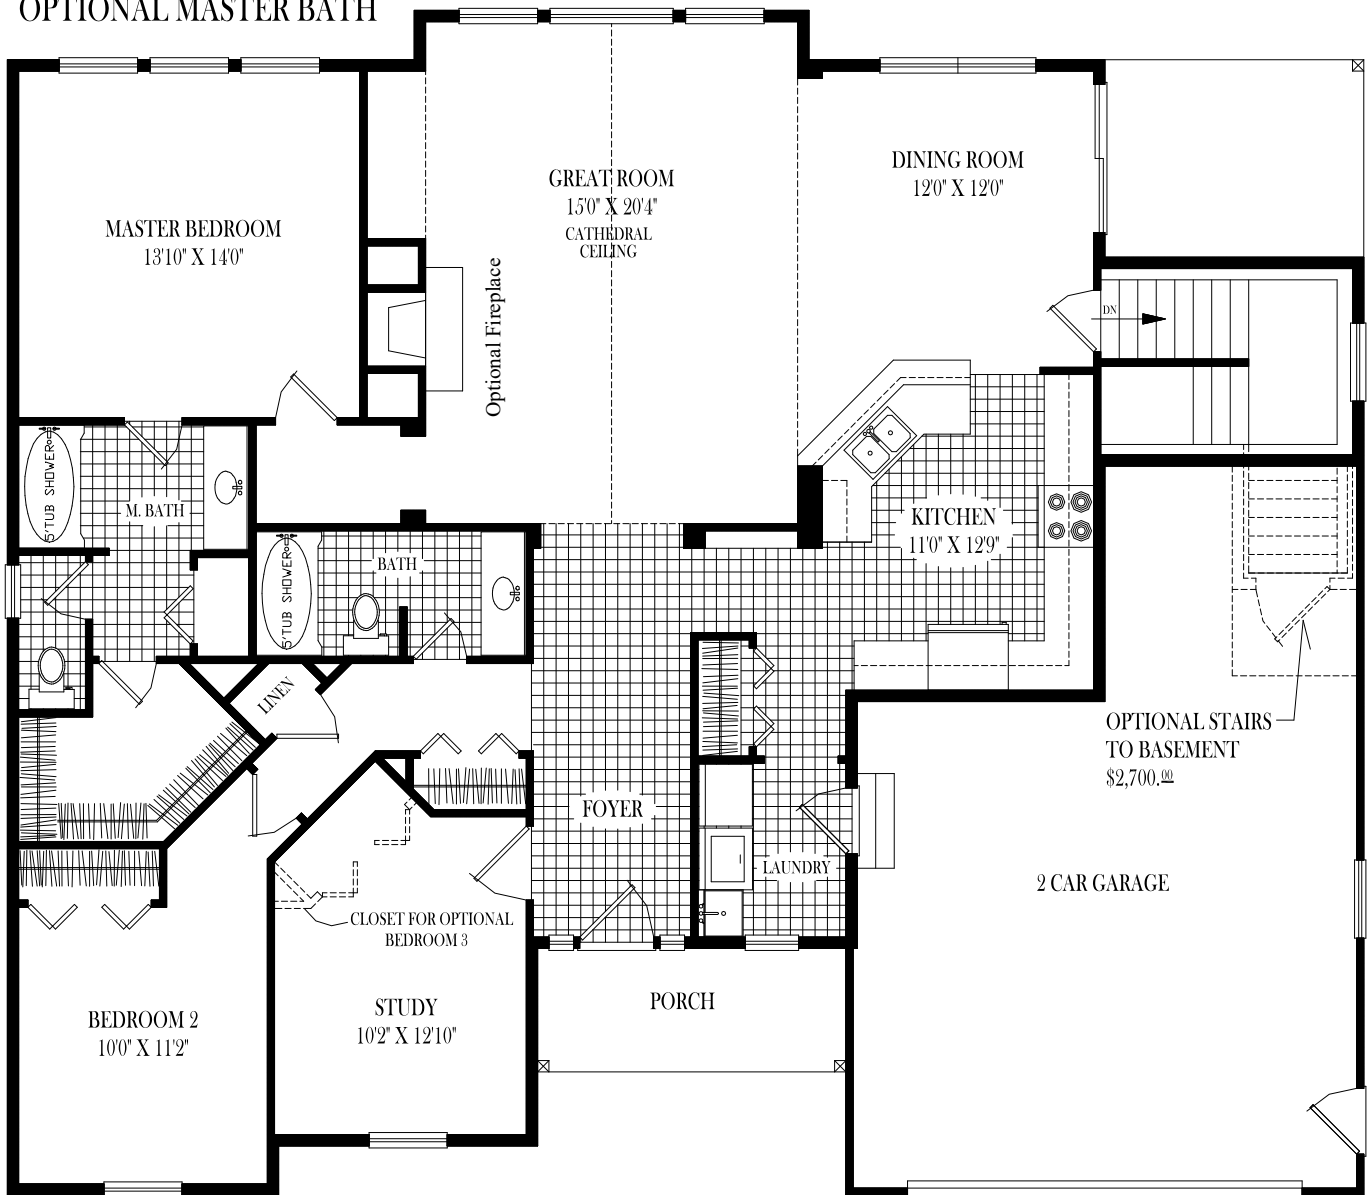

# Hayword

R&  
M  
Homes

SHOWN WITH OPTIONAL  
CULTURED STONE VENEER  
AND SHAKE /BOARD AND  
BATTEN SIDING

This photograph is for illustrative purposes only.  
The house pictured may have options and items with  
additional costs. Costs may be subject to change.

## OPTIONAL MASTER BATH

Although all illustrations and specifications are believed correct at time of publication, accuracy cannot be guaranteed. The right is reserved to make changes, without notice or obligation. Illustrations are artist renderings. Elevations, windows, doors and ceilings ect. May vary or be optional at additional cost. Side load garages shown are optional. This sheet is for illustrative purposes only. Square footage and room sizes are approximate.