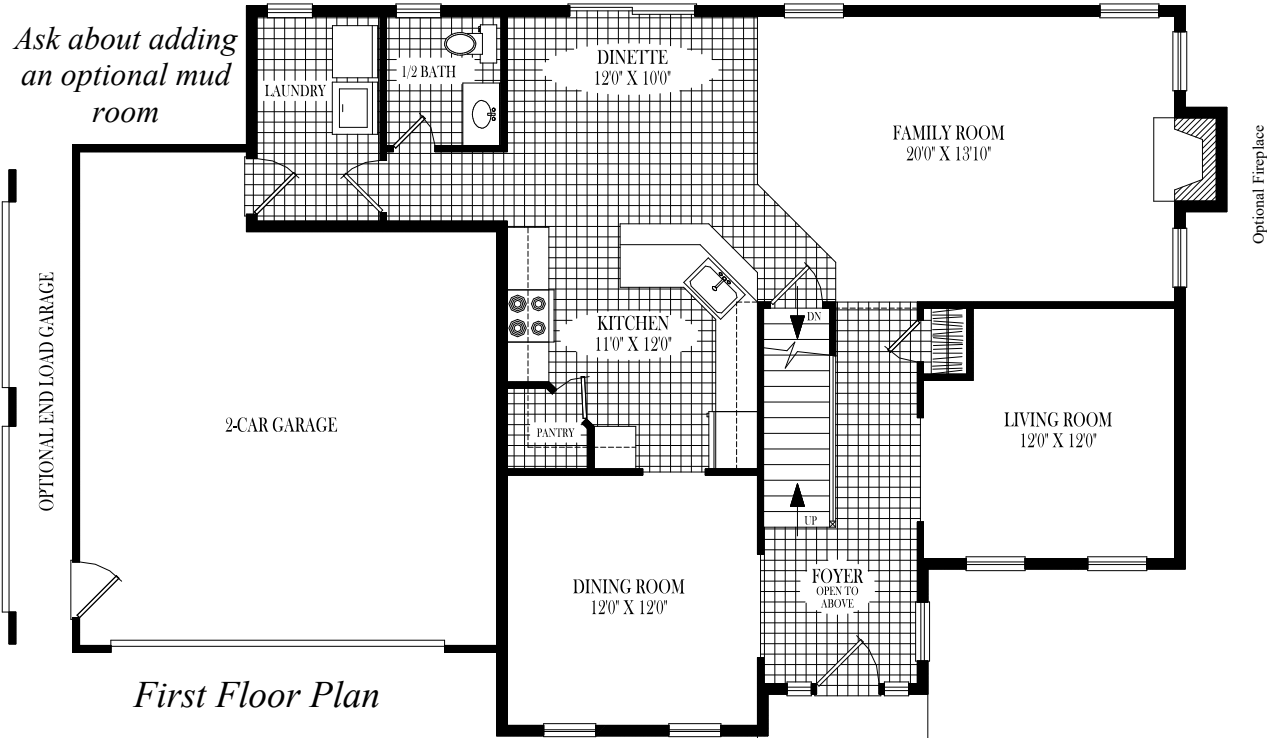

Talia

Shown with optional Angle Bay

This picture is for illustrative purposes only. The house pictured may have options and items with additional costs. Costs may be subject to change.

R&
M
Homes

1900 Duanesburg Road ♦ Duanesburg, N. Y. 12056 ♦ (518) 801-4052 ♦ Fax (518) 801-2240

Talia

Ask about adding
an optional mud
room

First Floor Plan

Optional Angle Bay

Bonus Room

Second Floor Plan

Although all illustrations and specifications are believed correct at time of publication, accuracy cannot be guaranteed. The right is reserved to make changes, without notice or obligation. Illustrations are artist renderings. Elevations, windows, doors and ceilings ect. May vary or be optional at additional cost. Side load garages shown are optional. This sheet is for illustrative purposes only. Square footage and room sizes are approximate.