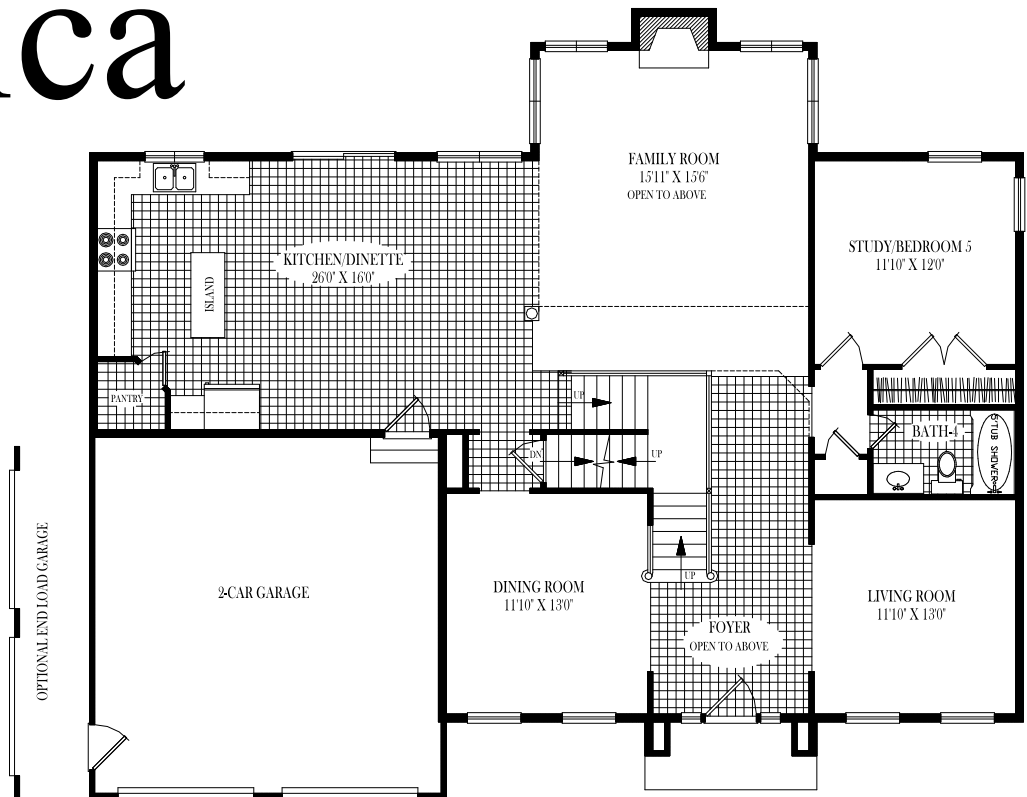

# Jessica

R&  
M  
Homes

This picture is for illustrative purposes only.  
The house pictured may have options and items  
with additional costs. Costs may be subject to  
change.

1900 Duanesburg Road . Duanesburg Rd , N. Y. 12056 . (518) 801-4052 . Fax (518) 801-2240

# Jessica

*First Floor*

*Second Floor*

Although all illustrations and specifications are believed correct at time of publication, accuracy cannot be guaranteed. The right is reserved to make changes, without notice or obligation. Illustrations are artist renderings. Elevations, windows, doors and ceilings ect. May vary or be optional at additional cost. Side load garages shown are optional. This sheet is for illustrative purposes only. Square footage and room sizes are approximate.