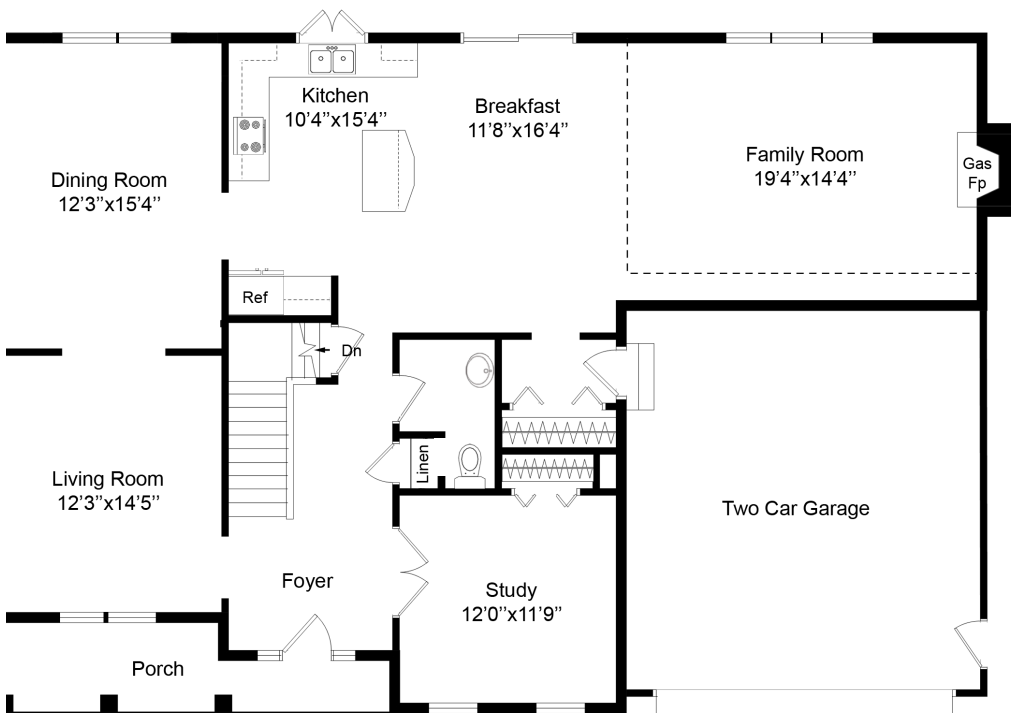

303 EASTLINE

ESTATES

Caramia

2877 Square feet

SIGNATURE
ONE

Cynthia M. Quade, Licensed RE Broker
Certified New Home Specialist
Graduate Real Estate Institute
Resort and Second Home Specialist

Cara Mia

4 Bedroom * 2 1/2 Baths * Covered Porch * 2877 Sq/ft

303 EASTLINE ESTATES

Second Floor Plan

First Floor Plan

Optional Alternate Staircase

OPTIONAL END LOAD GARAGE

Floor plans, elevations, specifications and dimensions depicted herein are for sales purposes only and are believed to be correct, accuracy cannot be guaranteed and are subject to change without notice. It is understood by both parties that this illustrates available options not included in the standard features. Refer to option addendum for specific option pricing. This diagram may illustrate options not chosen by the purchaser. Square footage and rooms sizes are approximate.