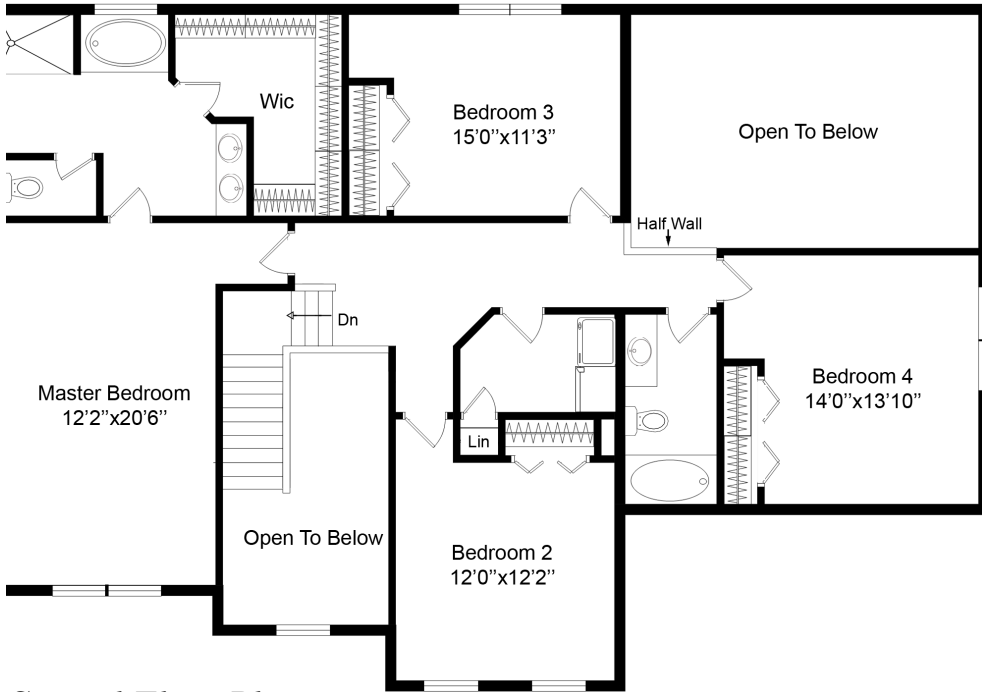

303 EASTLINE

ESTATES

Caramia

2877 Square feet

SIGNATURE
ONE

Cynthia M. Quade, Licensed RE Broker
Certified New Home Specialist
Graduate Real Estate Institute
Resort and Second Home Specialist

Cara Mia

4 Bedroom * 2 1/2 Baths * Covered Porch * 2877 Sq/ft

303 EASTLINE ESTATES

Second Floor Plan

First Floor Plan

Optional Alternate Staircase

OPTIONAL END LOAD GARAGE

Floor plans, elevations, specifications and dimensions depicted herein are for sales purposes only and are believed to be correct, accuracy cannot be guaranteed and are subject to change without notice. It is understood by both parties that this illustrates available options not included in the standard features. Refer to option addendum for specific option pricing. This diagram may illustrate options not chosen by the purchaser. Square footage and rooms sizes are approximate.