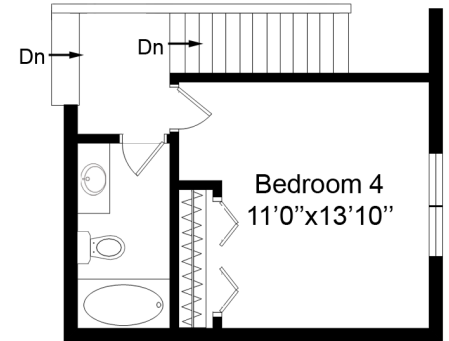

303 EASTLINE

ESTATES

Caramia

2877 Square feet

SIGNATURE
ONE

Cynthia M. Quade, Licensed RE Broker
Certified New Home Specialist
Graduate Real Estate Institute
Resort and Second Home Specialist

Cara Mia

4 Bedroom * 2 1/2 Baths * Covered Porch * 2877 Sq/ft

303 EASTLINE ESTATES

Second Floor Plan

First Floor Plan

Optional Alternate Staircase

OPTIONAL END LOAD GARAGE

Floor plans, elevations, specifications and dimensions depicted herein are for sales purposes only and are believed to be correct, accuracy cannot be guaranteed and are subject to change without notice. It is understood by both parties that this illustrates available options not included in the standard features. Refer to option addendum for specific option pricing. This diagram may illustrate options not chosen by the purchaser. Square footage and rooms sizes are approximate.