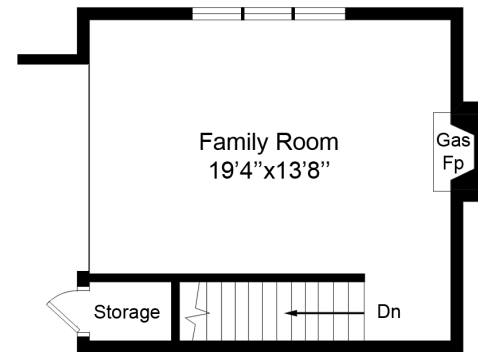

303 EASTLINE

ESTATES

Caramia

2877 Square feet

SIGNATURE
ONE

Cynthia M. Quade, Licensed RE Broker
Certified New Home Specialist
Graduate Real Estate Institute
Resort and Second Home Specialist

Cara Mia

4 Bedroom * 2 1/2 Baths * Covered Porch * 2877 Sq/ft

303 EASTLINE ESTATES

Second Floor Plan

First Floor Plan

Optional Alternate Staircase

OPTIONAL END LOAD GARAGE

Floor plans, elevations, specifications and dimensions depicted herein are for sales purposes only and are believed to be correct, accuracy cannot be guaranteed and are subject to change without notice. It is understood by both parties that this illustrates available options not included in the standard features. Refer to option addendum for specific option pricing. This diagram may illustrate options not chosen by the purchaser. Square footage and rooms sizes are approximate.