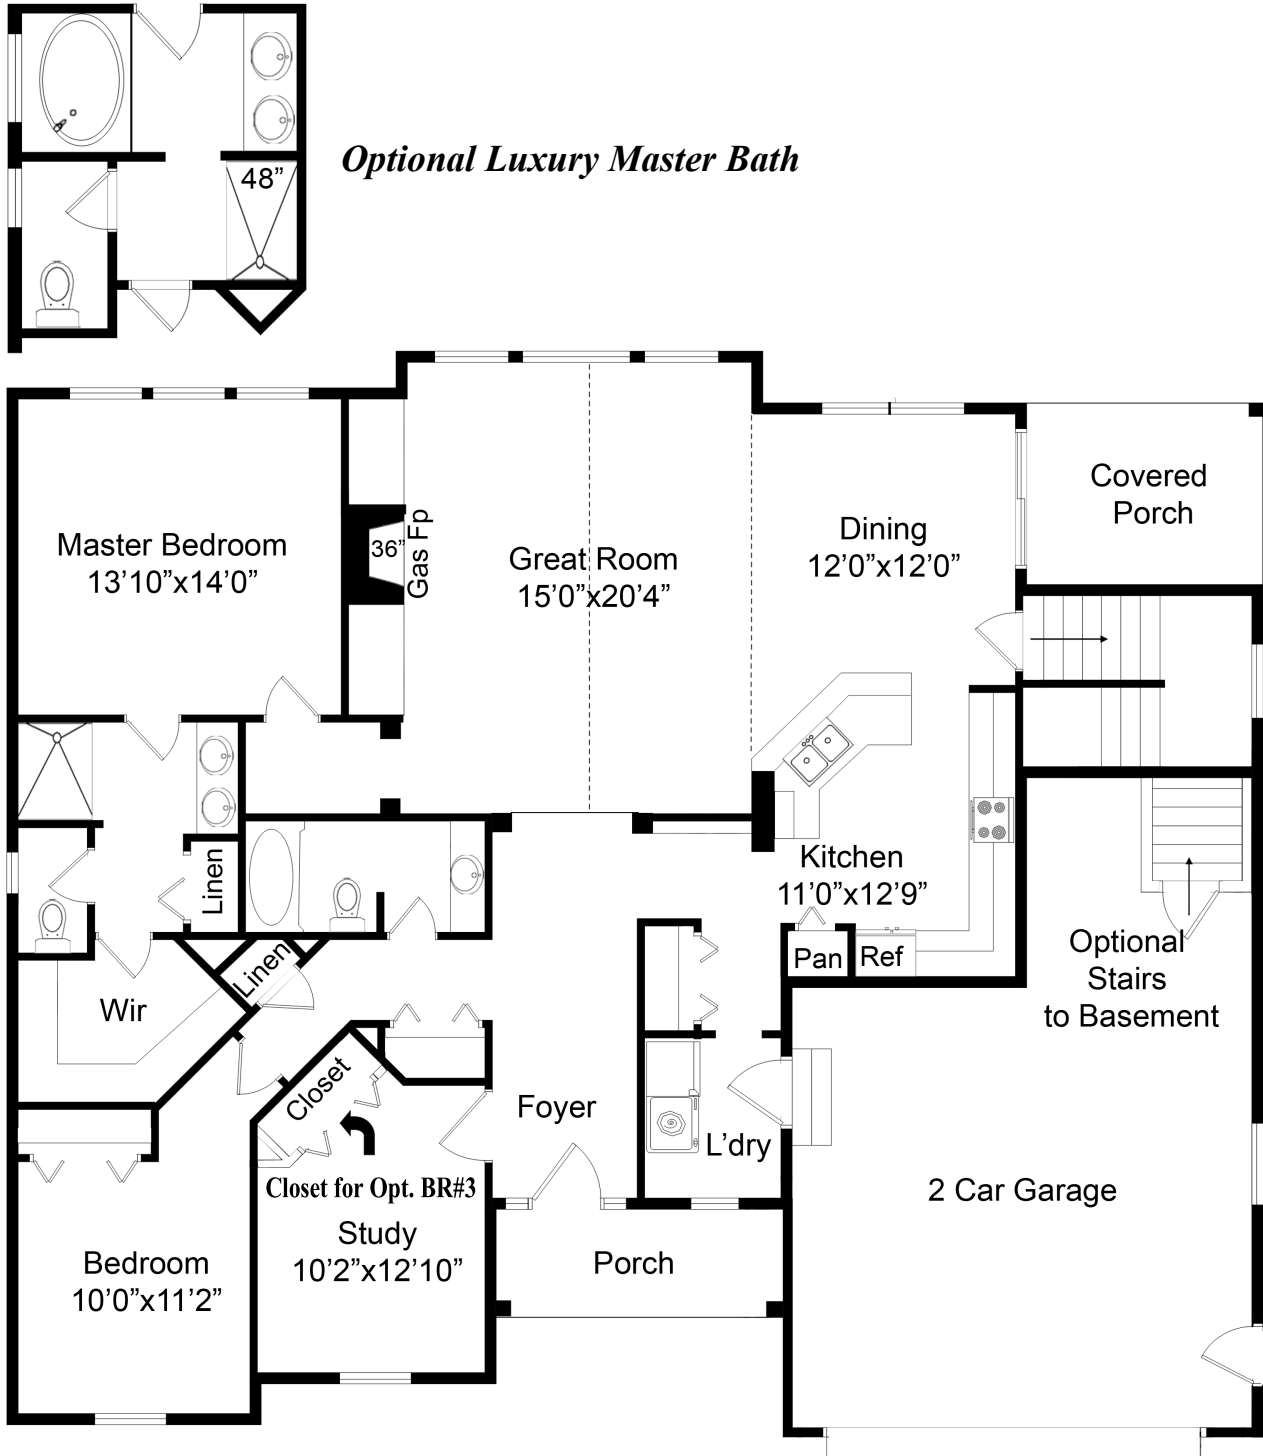

303 EASTLINE

ESTATES

Hayword

1728 Square feet

The Hayword

2/3 Bedroom * 2 Full Baths * Covered Porch * 1728 Sq/ft

303 EASTLINE
ESTATES

Floor plans, elevations, specifications and dimensions depicted herein are for sales purposes only and are believed to be correct, accuracy cannot be guaranteed and are subject to change without notice. It is understood by both parties that this illustrates available options not included in the standard features. Refer to option addendum for specific option pricing. This diagram may illustrate options not chosen by the purchaser. Square footage and rooms sizes are approximate.