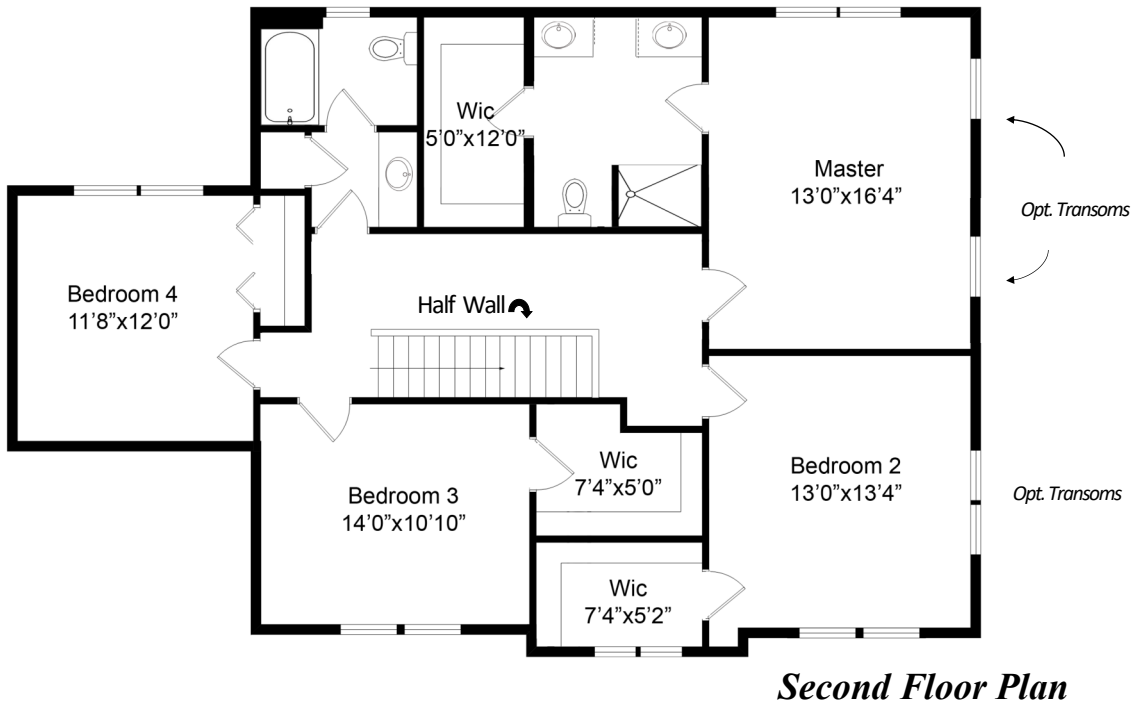

303 EASTLINE

ESTATES

Barlow

2533 Square feet

Barlow

4 Bedroom * 2 1/2 Baths * 2533 Sq/ft

303 EASTLINE ESTATES

Floor plans, elevations, specifications and dimensions depicted herein are for sales purposes only and are believed to be correct, accuracy cannot be guaranteed and are subject to change without notice. It is understood by both parties that this illustrates available options not included in the standard features. Refer to option addendum for specific option pricing. This diagram may illustrate options not chosen by the purchaser. Square footage and rooms sizes are approximate.