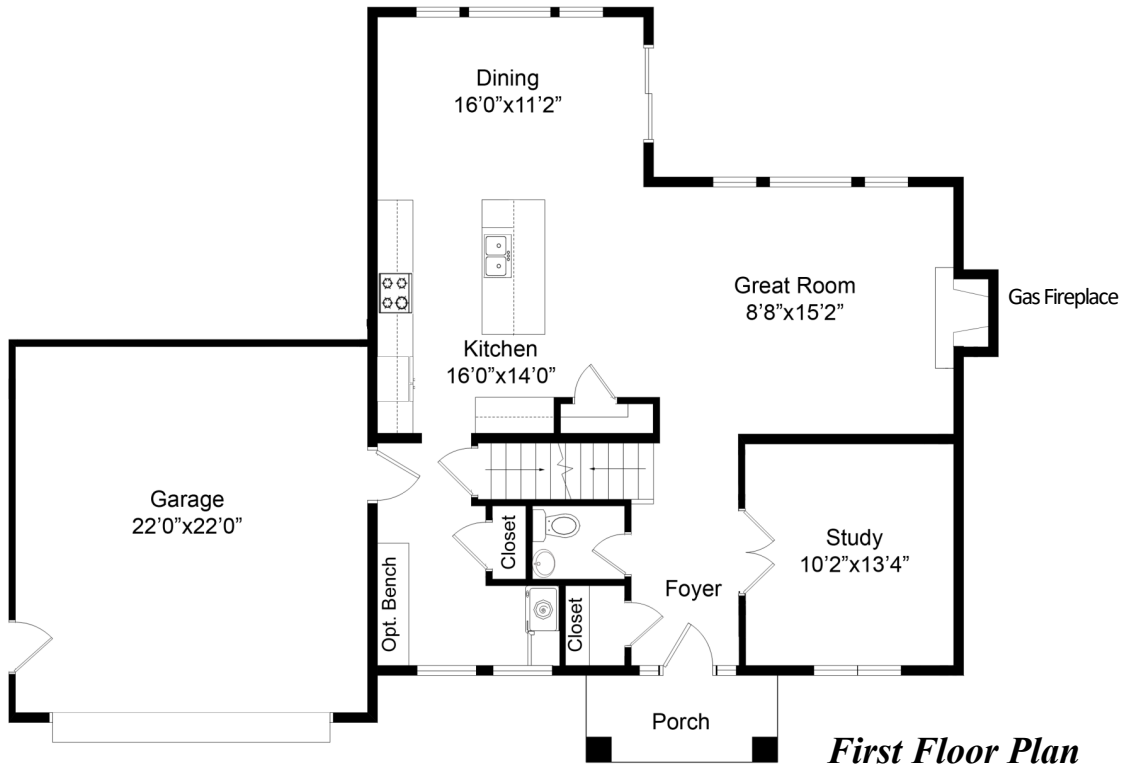

303 EASTLINE

ESTATES

Barlow

2533 Square feet

Barlow

4 Bedroom * 2 1/2 Baths * 2533 Sq/ft

303 EASTLINE ESTATES

Floor plans, elevations, specifications and dimensions depicted herein are for sales purposes only and are believed to be correct, accuracy cannot be guaranteed and are subject to change without notice. It is understood by both parties that this illustrates available options not included in the standard features. Refer to option addendum for specific option pricing. This diagram may illustrate options not chosen by the purchaser. Square footage and rooms sizes are approximate.