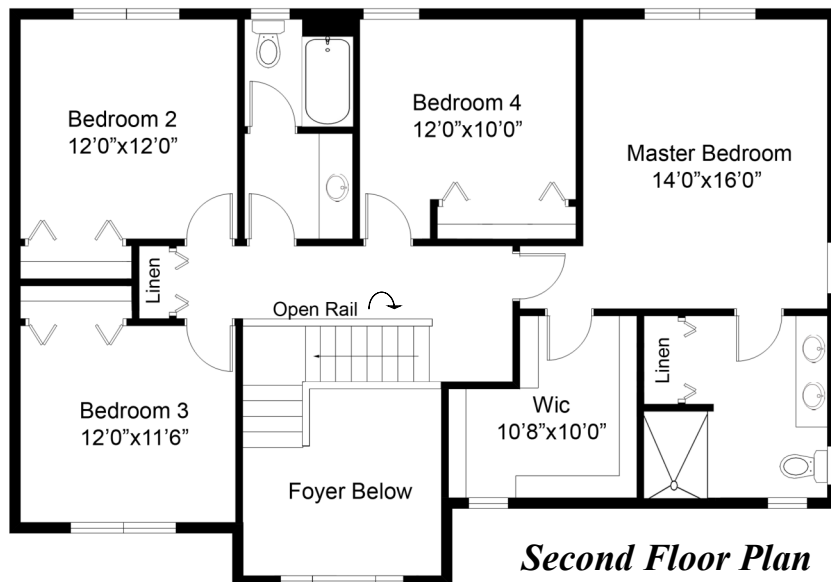

303 EASTLINE

ESTATES

Beekman

2552 Square feet

Beekman

4 Bedroom * 2 1/2 Baths * 2552 Sq/ft

303 EASTLINE ESTATES

First Floor Plan

Second Floor Plan

Floor plans, elevations, specifications and dimensions depicted herein are for sales purposes only and are believed to be correct, accuracy cannot be guaranteed and are subject to change without notice. It is understood by both parties that this illustrates available options not included in the standard features. Refer to option addendum for specific option pricing. This diagram may illustrate options not chosen by the purchaser. Square footage and rooms sizes are approximate.