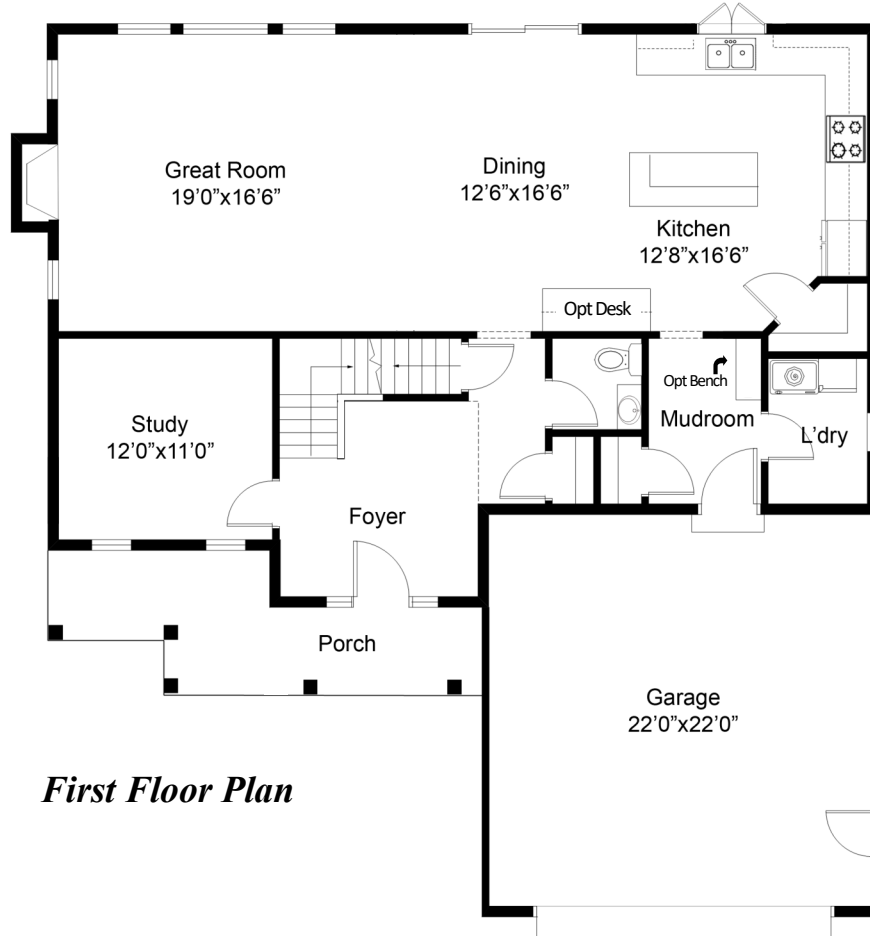

303 EASTLINE

ESTATES

Beekman

2552 Square feet

Beekman

4 Bedroom * 2 1/2 Baths * 2552 Sq/ft

303 EASTLINE ESTATES

First Floor Plan

Second Floor Plan

Floor plans, elevations, specifications and dimensions depicted herein are for sales purposes only and are believed to be correct, accuracy cannot be guaranteed and are subject to change without notice. It is understood by both parties that this illustrates available options not included in the standard features. Refer to option addendum for specific option pricing. This diagram may illustrate options not chosen by the purchaser. Square footage and rooms sizes are approximate.