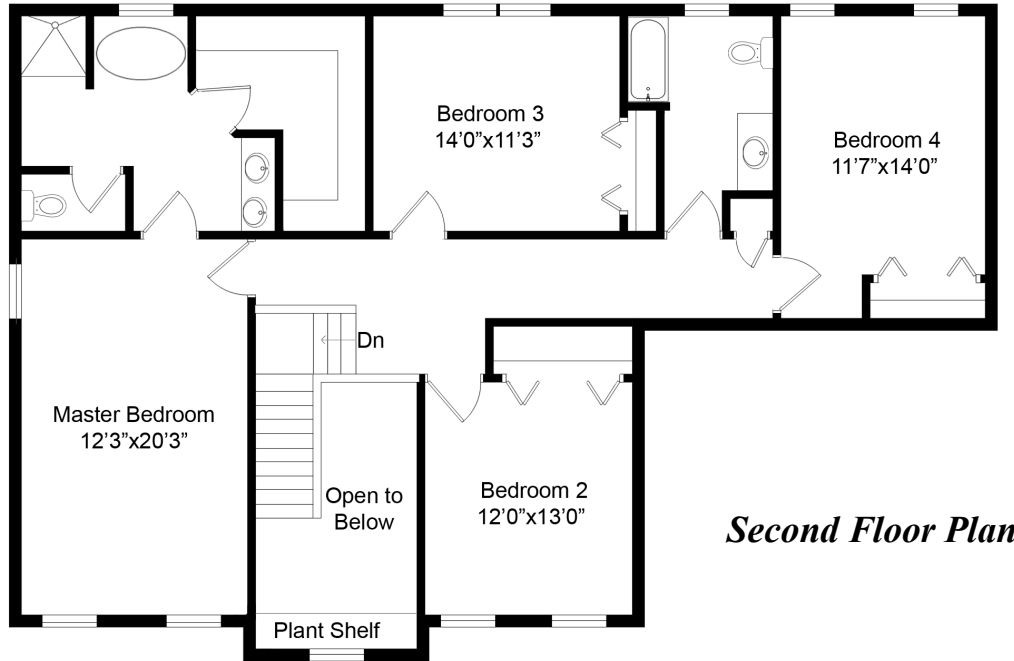

303 EASTLINE

ESTATES

Juliana

2814 Square feet

The Juliana

4 Bedroom * 2 1/2 Baths * 2814 Sq/ft

303 EASTLINE
ESTATES

Optional 2' Dining Room Addition

Floor plans, elevations, specifications and dimensions depicted herein are for sales purposes only and are believed to be correct, accuracy cannot be guaranteed and are subject to change without notice. It is understood by both parties that this illustrates available options not included in the standard features. Refer to option addendum for specific option pricing. This diagram may illustrate options not chosen by the purchaser. Square footage and rooms sizes are approximate.