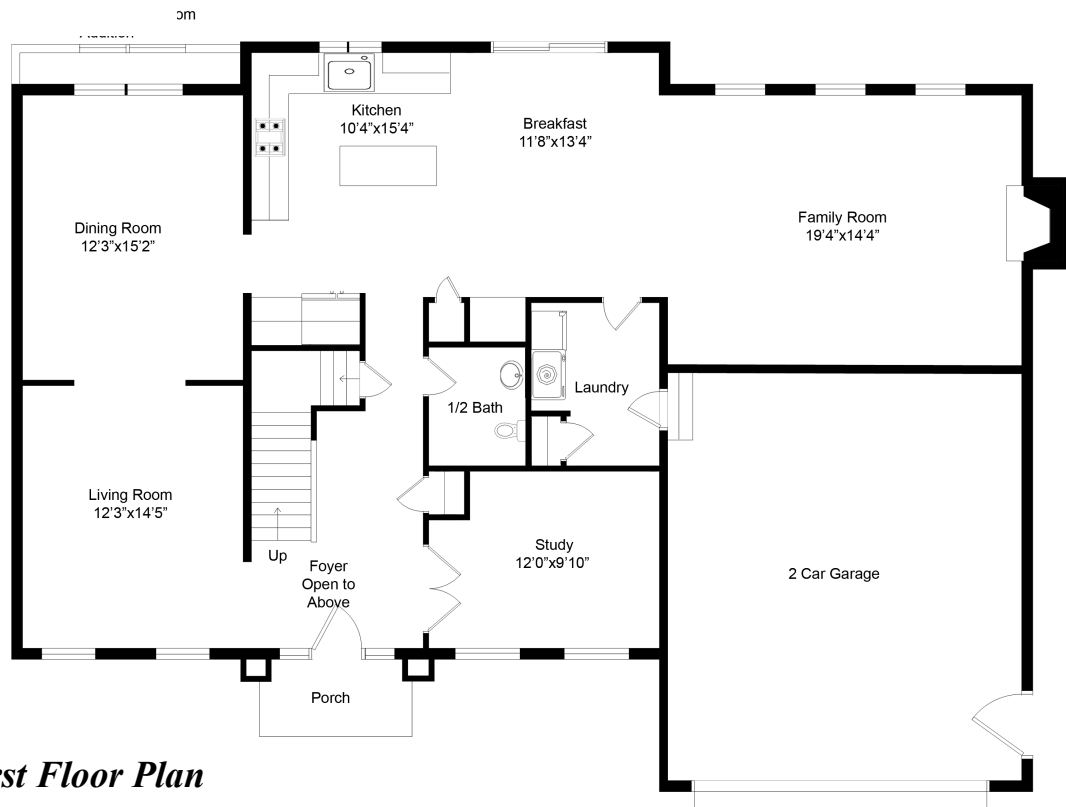

303 EASTLINE

ESTATES

Juliana

2814 Square feet

The Juliana

4 Bedroom * 2 1/2 Baths * 2814 Sq/ft

303 EASTLINE
ESTATES

Optional 2' Dining Room Addition

Floor plans, elevations, specifications and dimensions depicted herein are for sales purposes only and are believed to be correct, accuracy cannot be guaranteed and are subject to change without notice. It is understood by both parties that this illustrates available options not included in the standard features. Refer to option addendum for specific option pricing. This diagram may illustrate options not chosen by the purchaser. Square footage and rooms sizes are approximate.